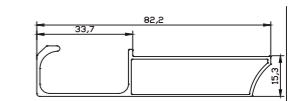

Material: Aluminum
Finish: Black / polished gold / matt silver / polished metal grey

Model: KDJG-G **NEW**