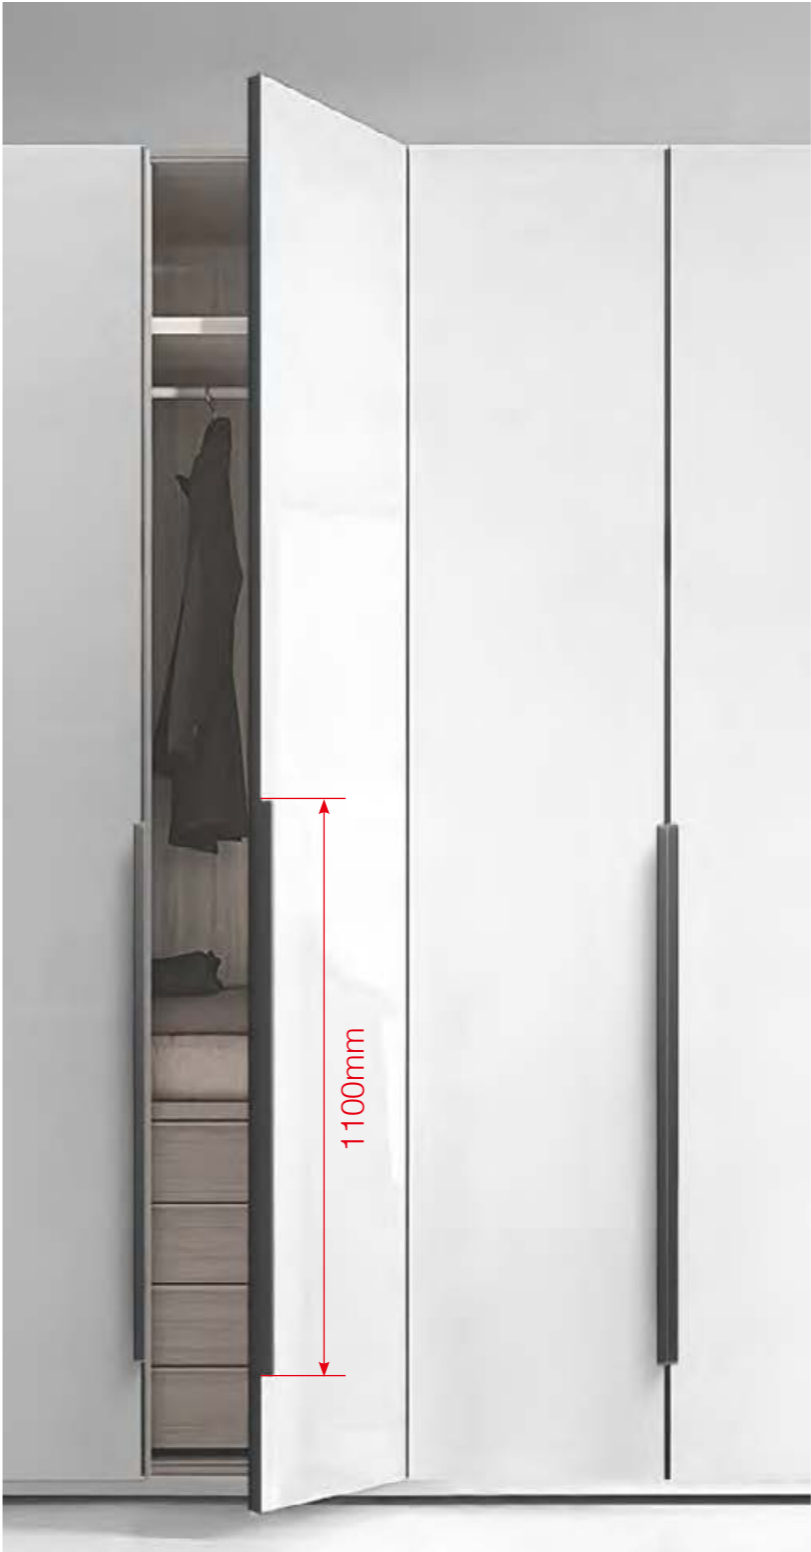

Model: KC-F

Material : Aluminum

Finish : Bright Silver, Glod, Matt Black, Matt Silver, Brushed bronze, etc

Standard length: 3000mm

KC-F