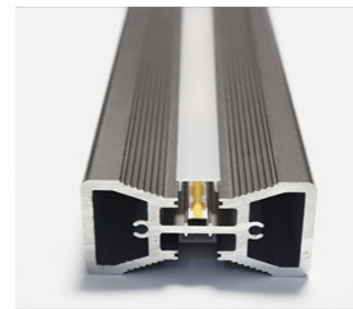

Post

Post with light for
open cloak/glass bookshelf