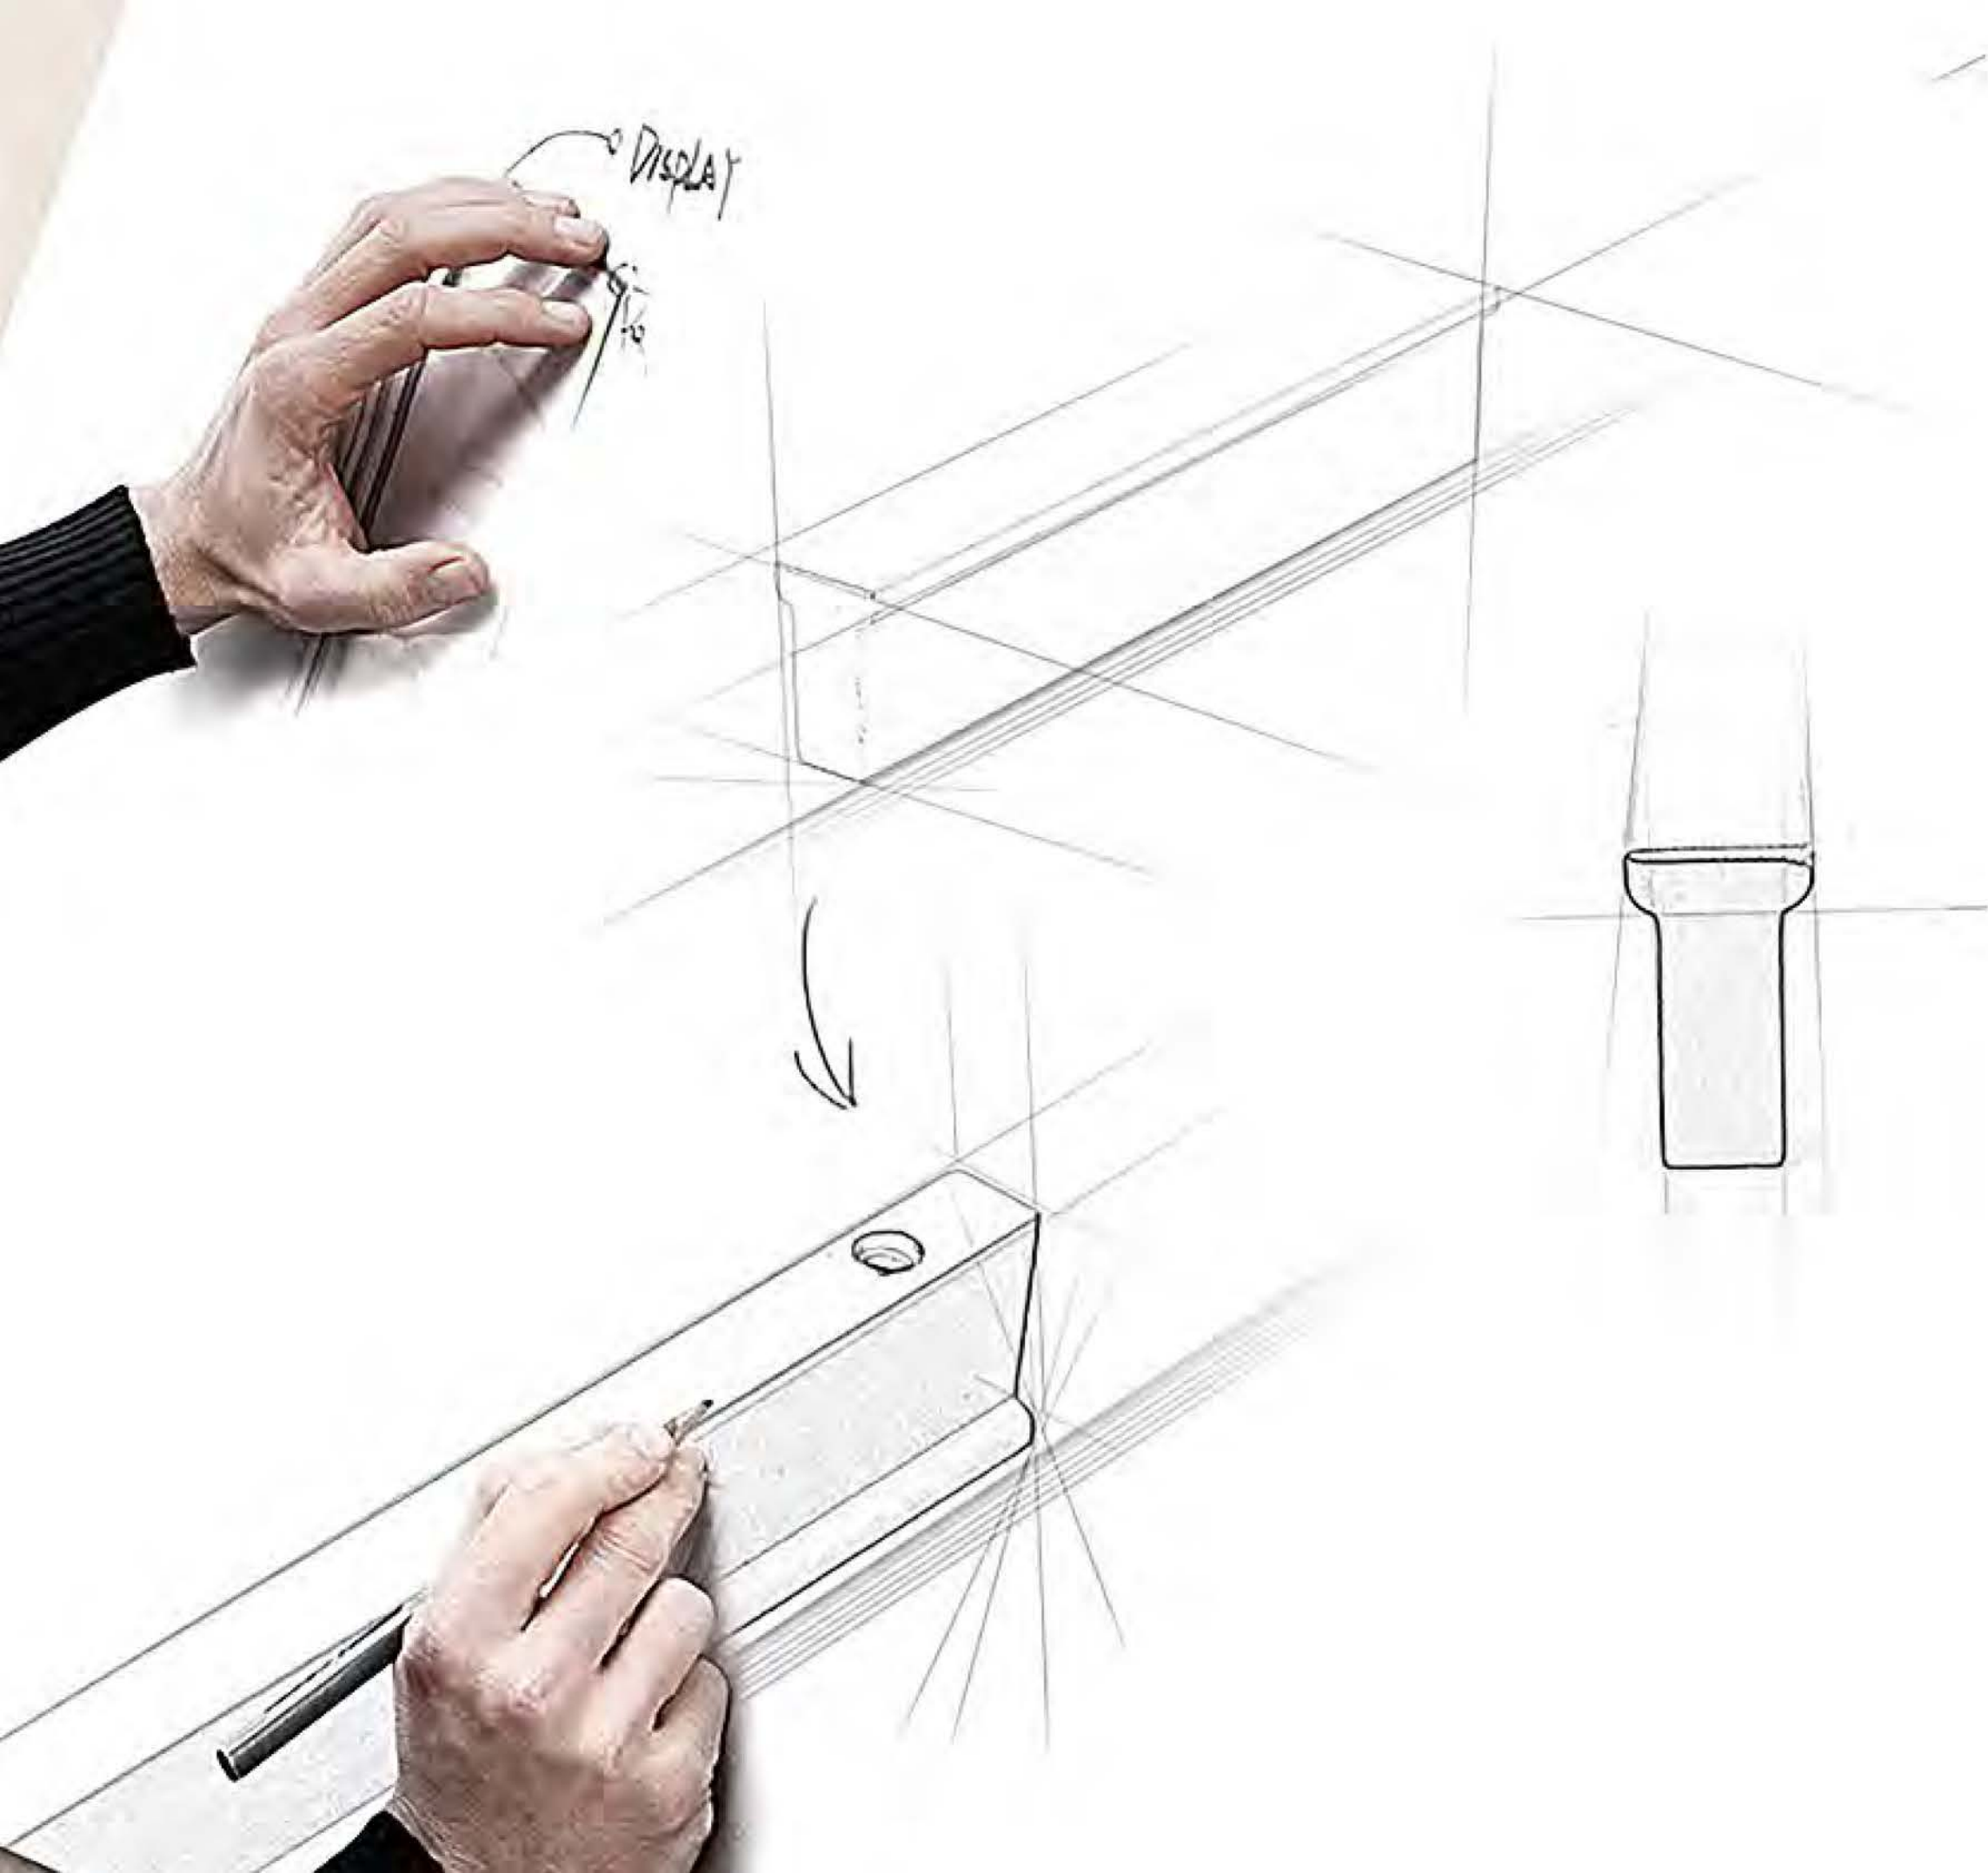

My vision
Styling attention to proportions
are key ingredients to good
design.
If it makes you feel better, then it
is great design.