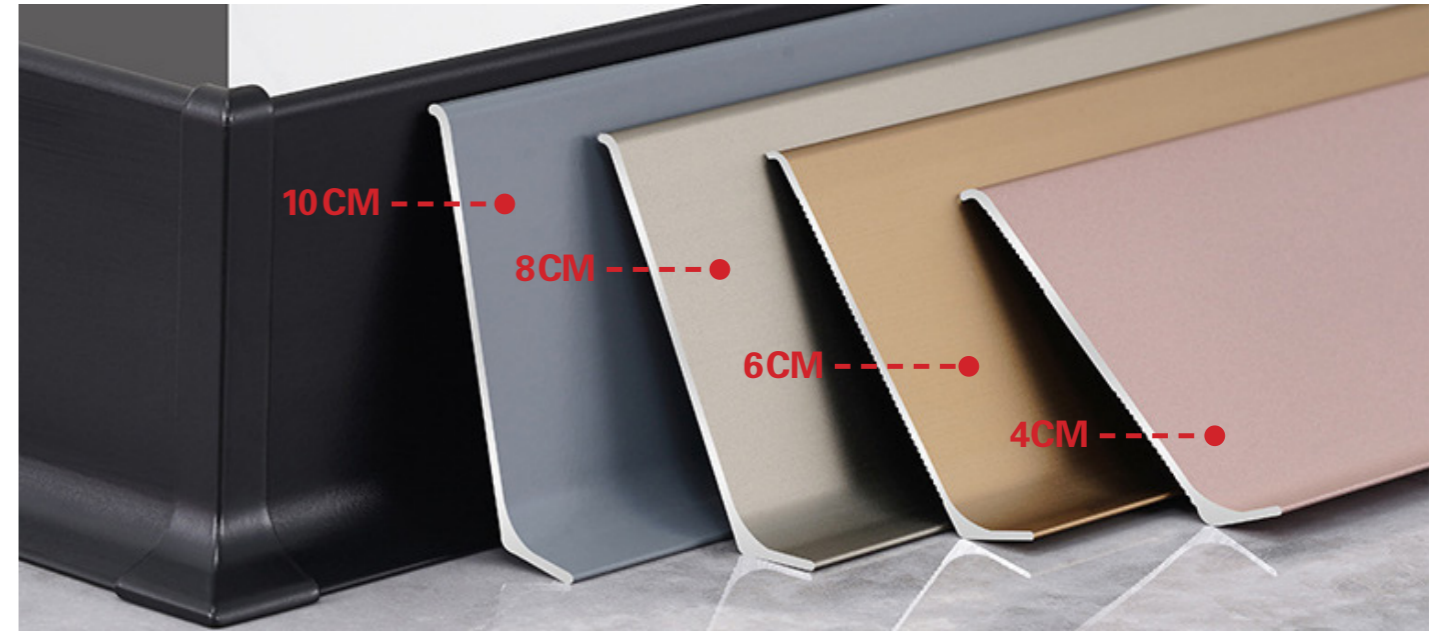

Simple collocation
Clear aesthetic feeling

GOOD QUALITY COMES FROM EACH DETAIL

Model: GOLA-J

Material : Aluminum
Finish : Glod, Matt Black, Matt Silver, Shiny iron grey, Matt iron grey, etc
Standard length: 3000mm

Model: GOLA-L-A **NEW**

Material : Aluminum
Finish : Matt black, Matt silver, Brushed bronze
Standard length: 3000mm

VERTICAL
ALUMINUM
HANDLE
PROFILE

|| GOLA-L-V & GOLA-L-V2

■ GOLA-L-V & GOLA-L-V2

■ Model: GOLA-V2 **NEW**

Accessories:

Inside corner

Outside corner

Middle Connection

Left plug

Right plug

Bottom buckle 1

Suitable for baseboards with a height of 4cm
Material: Aluminum

Bottom buckle 2

Suitable for baseboards with a height of 6-8cm
Material: Aluminum

Model:AS-02 **NEW**

Material: Aluminum
Finish: Power coating / Anodized gold

Bottom buckle

Material: Aluminum
Standard length: 2500mm