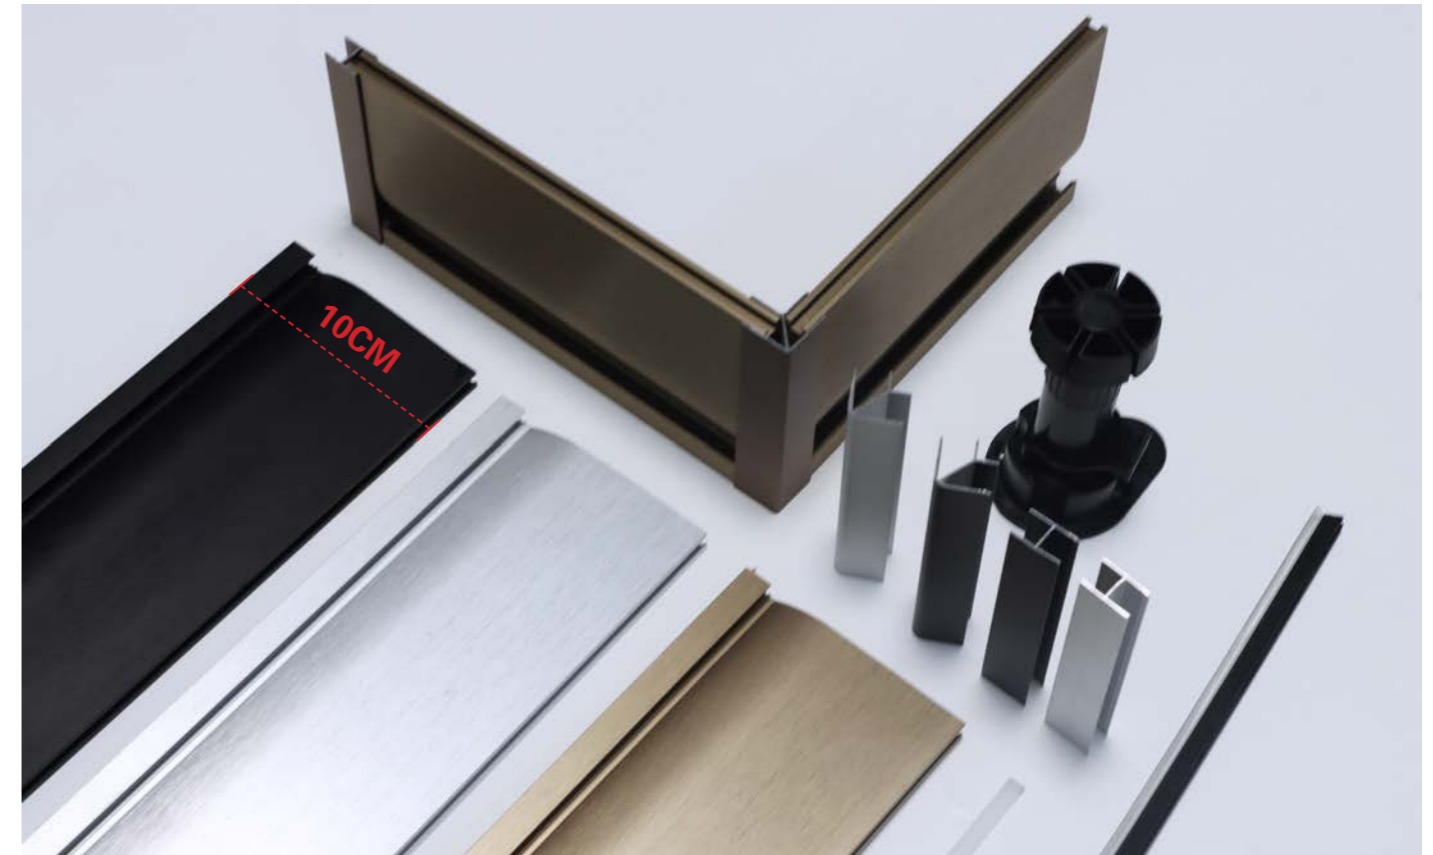

| Lighted aluminum skirting

XIHUI ALUMINUM