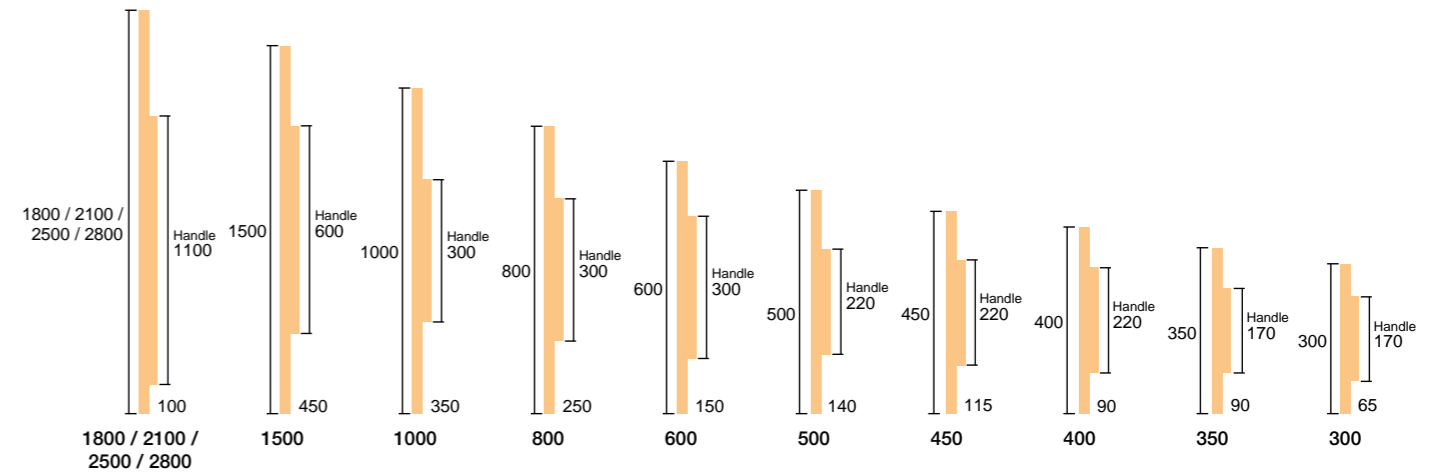

Model: KCH-F **NEW**

Material : Aluminum

Finish : Matt black, Matt Glod, Brushed bronze, Matt iron grey, Shiny silver

Standard length : 300, 350, 400, 450, 500, 600, 800, 1000, 2400, 2800mm