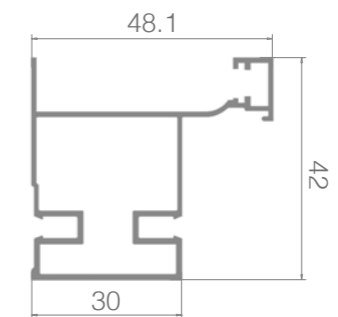

Material : Aluminum
Finish : Brushed Black, Brushed bronze
Standard length: 3000mm