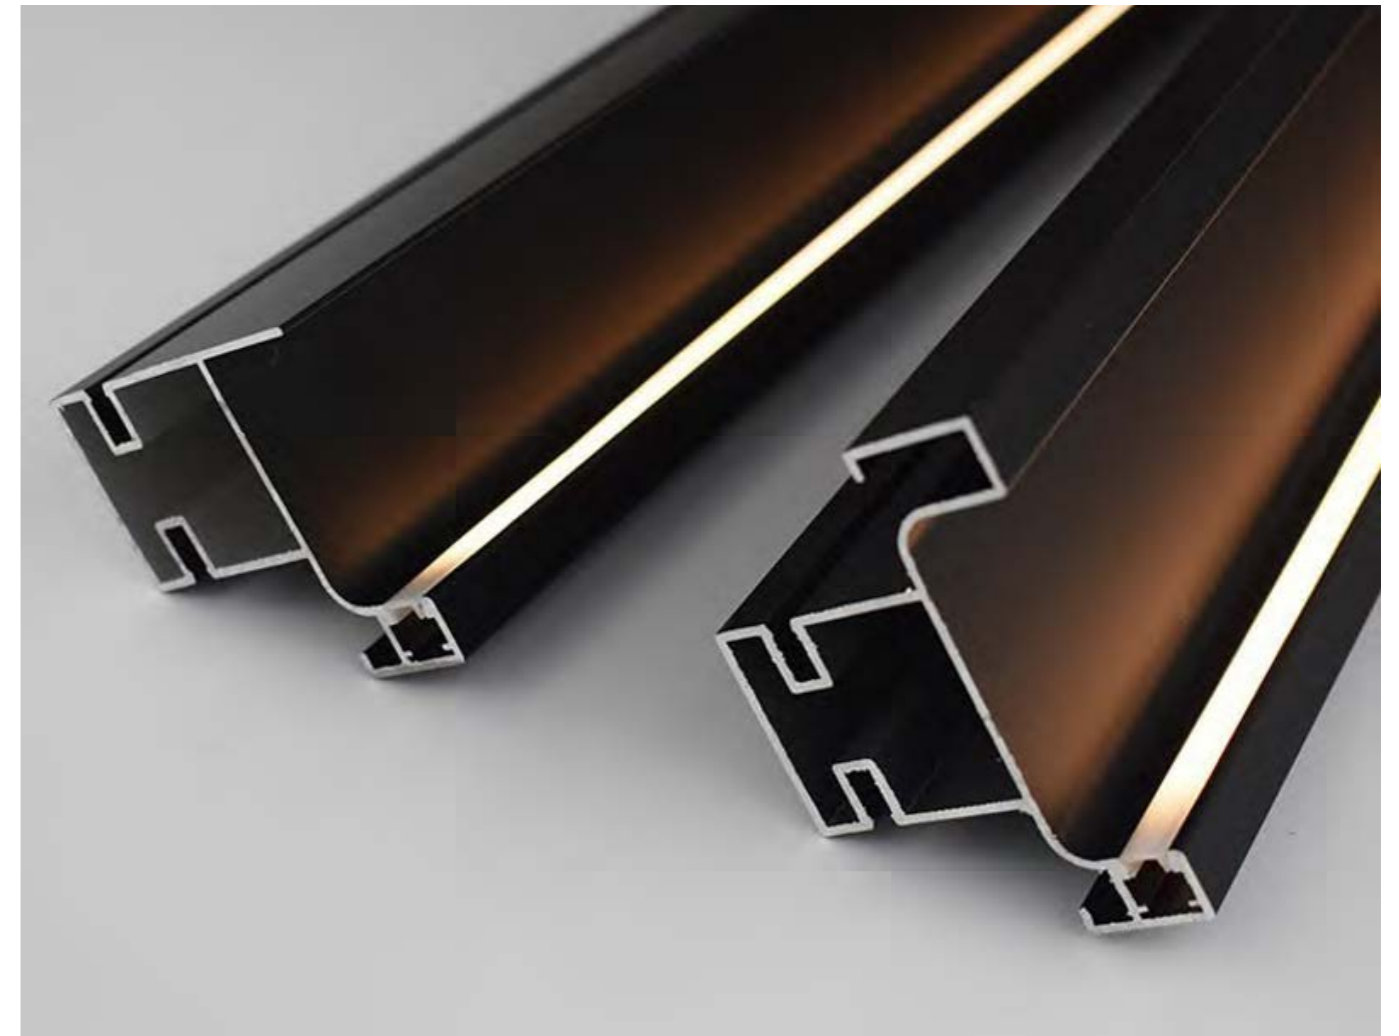

Simple collocation
Clear aesthetic feeling

GOOD QUALITY COMES FROM EACH DETAIL

Model: GOLA-J

Material : Aluminum
Finish : Glod, Matt Black, Matt Silver, Shiny iron grey, Matt iron grey, etc
Standard length: 3000mm

Model: GOLA-L-A **NEW**

Material : Aluminum
Finish : Matt black, Matt silver, Brushed bronze
Standard length: 3000mm

VERTICAL
ALUMINUM
HANDLE
PROFILE

|| GOLA-L-V & GOLA-L-V2

■ GOLA-L-V & GOLA-L-V2

■ Model: GOLA-V2 **NEW**

Material : Aluminum
Finish : Matt Black, Matt Silver, Brushed bronze
Standard length: 3000mm

■ Model: GOLA-V **NEW**

Material : Aluminum
Finish : Matt Black, Matt Silver, Brushed bronze
Standard length: 3000mm