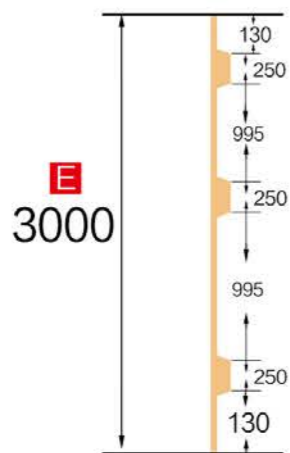

KCD-47 series handle position and length drawing

Bevel 50mm