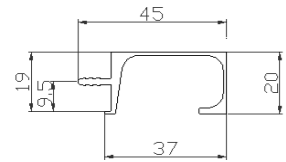

Model:GT-3801

Material: Aluminum
Finish: Matt silver、Matt Black、
Matt iron gray、Brushed bronze