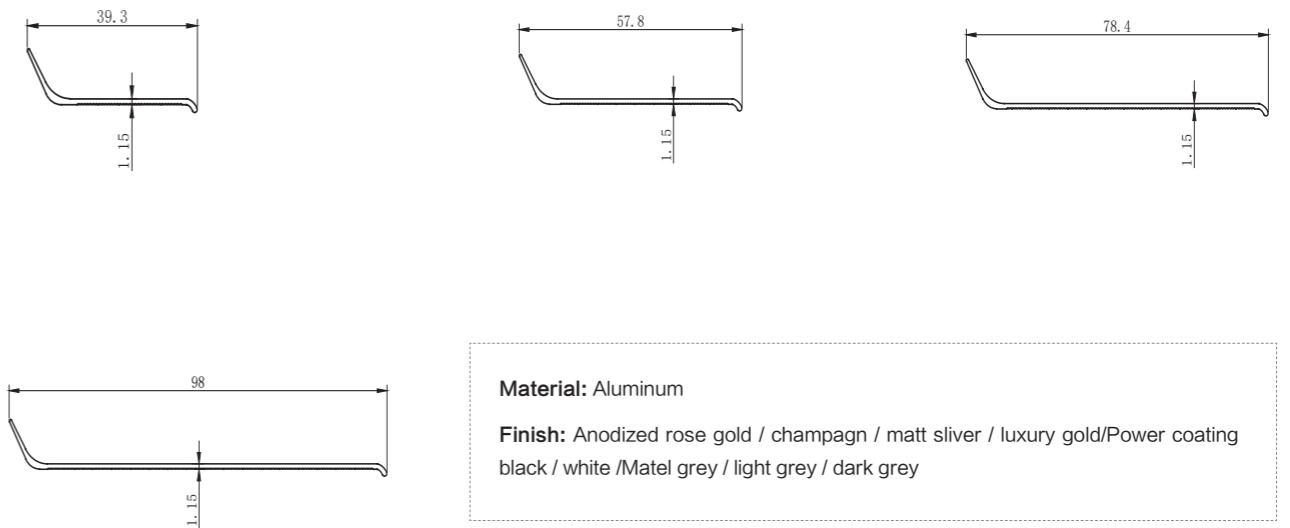

Model:AS-03 **NEW**

Material: Aluminum
Finish: Anodized rose gold / champagn / matt silver / luxury gold/Power coating black / white /Matel grey / light grey / dark grey