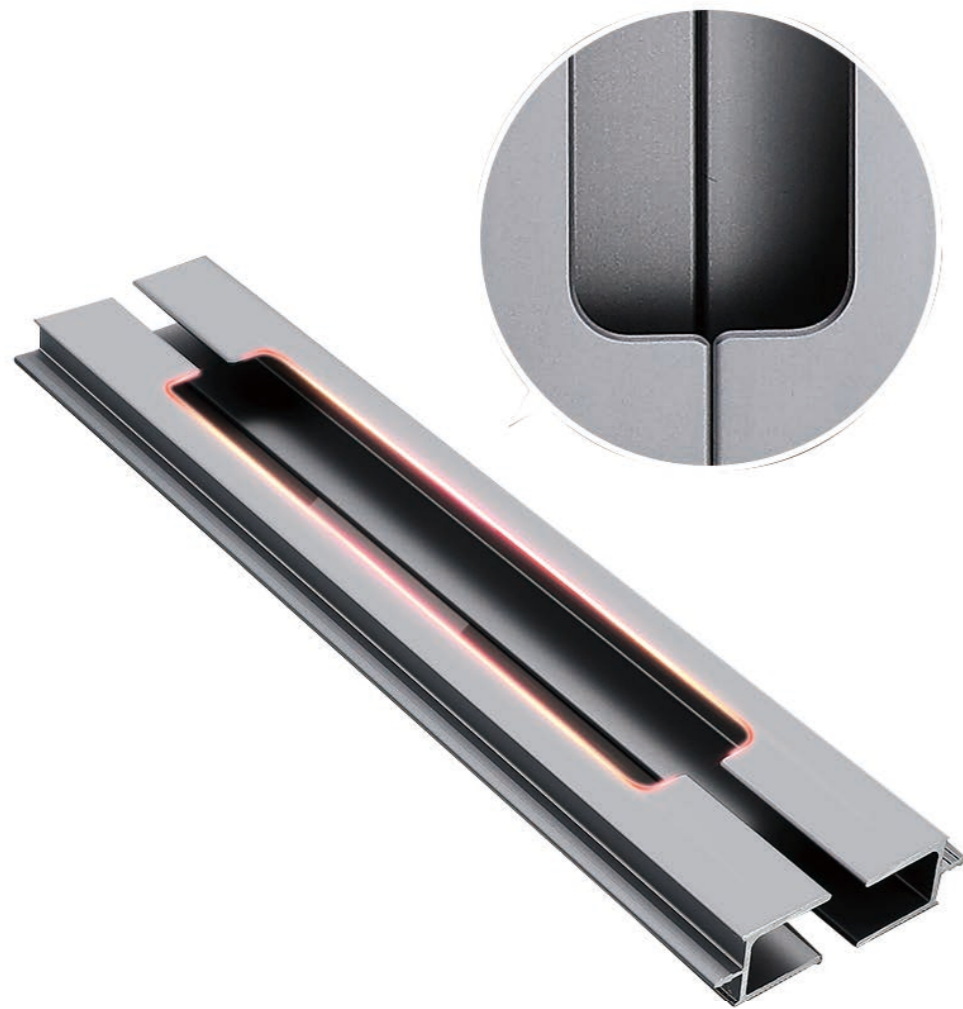

Model:KC-U