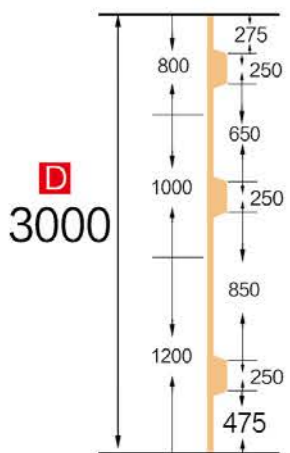

Model: GOLA-L-A **NEW**

Material : Aluminum
Finish : Matt black, Matt silver, Brushed bronze
Standard length: 3000mm

VERTICAL
ALUMINUM
HANDLE
PROFILE

|| GOLA-L-V & GOLA-L-V2

■ GOLA-L-V & GOLA-L-V2

■ Model: GOLA-V2 **NEW**

Material : Aluminum

Finish : Matt Silver, Brushed bronze

Standard length: 500, 800, 1200, 2500, 2900mm

KCD-38 series handle position and length drawing

ACCESSORIES

Model: KCD-47 **NEW**

Material : Aluminum

Finish : Matt Silver, Brushed bronze

Standard length: 500, 800, 1200, 2500, 2900mm

KCD-47 series handle position and length drawing

Bevel 50mm

Model: KCD-22 **NEW**

Material : Aluminum

Finish : Matt Silver, Brushed bronze

Standard length: 3000mm