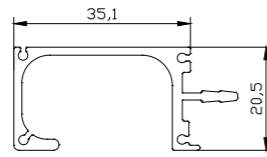

Model:KCD-GD

Material: Aluminum
Finish: Matt silver、Matt Black、
Matt iron gray、Brushed bronze