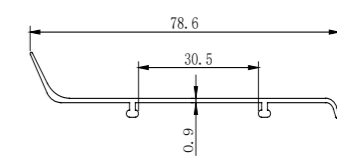

Material: Aluminum

Finish: Anodized rose gold / champagn / matt sliver / luxury gold / Power coating black / white / Matel grey / light grey / dark grey