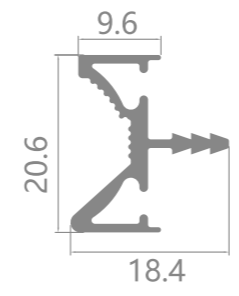

Model: KCH-L2 **NEW**

Material : Aluminum
Finish : Matt black, Matt Glod, Brushed bronze, Matt iron grey
Standard length : 3000mm