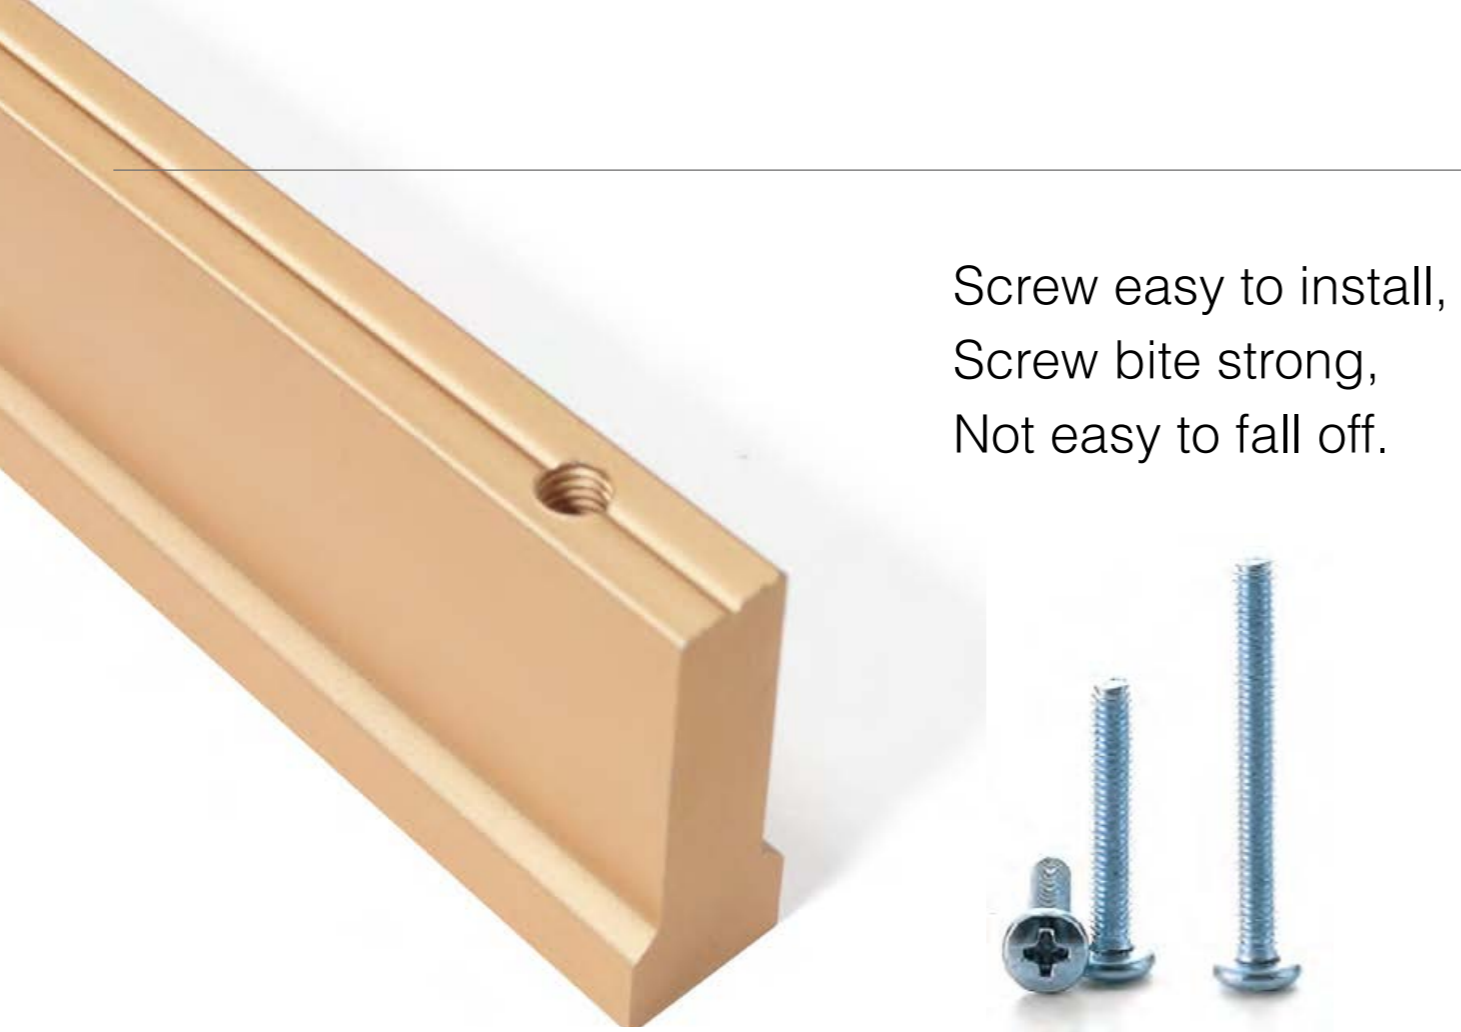

Accessories:

T SHAPE DESIGN
AESTHETIC AND
PRACTICAL

T-01

■ T-01

■ T-01

STEP ONE: Measure the hole spacing of the handle.

STEP TWO: Drill out the screw mounting hole with the drill.

STEP TWO: Install the screws from the back of the plate to secure the handle.