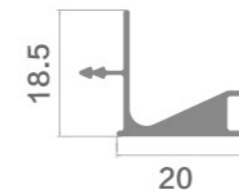

Model: GOLA-01