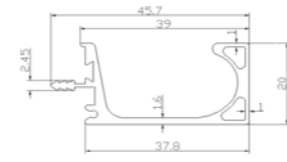

Model:GT-3976

Material: Aluminum
Finish: Matt silver、Matt Black、
Matt iron gray、Brushed bronze