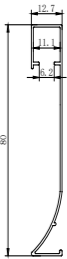

6.5CM

4CM

8CM

5CM

Model:LAS-03

Material: Aluminum
Finish: Power coating black / white / grey

Material: Aluminum
Finish: Power coating black / white / grey

Accessories:

Model:LAS-02

Material: Aluminum
Finish: Power coating black / white / grey

Material: Aluminum
Finish: Power coating black / white / grey

Accessories:

8CM

6CM

Model:LAS-04

Material: Aluminum
Finish: Power coating black/grey/Anodized champagne /Rose gold

Accessories: