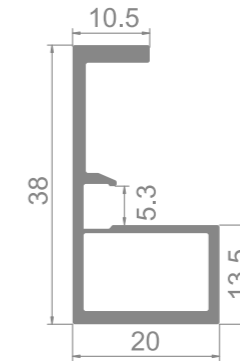

Model: GOLA-L-A **NEW**

Material : Aluminum
Finish : Matt black, Matt silver, Brushed bronze
Standard length: 3000mm

VERTICAL
ALUMINUM
HANDLE
PROFILE

|| GOLA-L-V & GOLA-L-V2

■ GOLA-L-V & GOLA-L-V2

■ Model: GOLA-V2 **NEW**

Material : Aluminum
Finish : Matt Black, Matt Silver, Brushed bronze
Standard length: 3000mm

■ Model: GOLA-V **NEW**

Material : Aluminum
Finish : Matt Black, Matt Silver, Brushed bronze
Standard length: 3000mm

Material : Aluminum

Finish : Matt Silver, Brushed bronze

Standard length: 500, 800, 1200, 2500, 2900mm

KCD-38 series handle position and length drawing

ACCESSORIES

Model: KCD-47 **NEW**

Material : Aluminum

Finish : Matt Silver, Brushed bronze

Standard length: 500, 800, 1200, 2500, 2900mm

KCD-47 series handle position and length drawing

Bevel 50mm

Model: KCD-22 **NEW**

Material : Aluminum

Finish : Matt Silver, Brushed bronze

Standard length: 3000mm