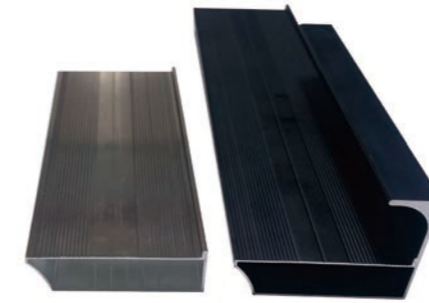

Material: Aluminum
Finish: Black / polished gold / matt silver / polished metal grey