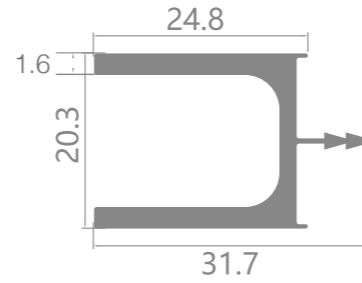

Model: KC-SD

Material : Aluminum

Finish : Matt black, Brushed bronze

Standard length :

400、 600、 1000、 1500、 2200、 2500、 2800mm