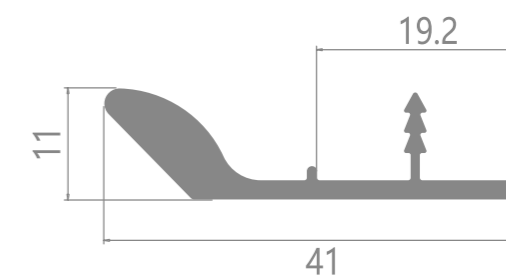

Model: KC-01

Material : Aluminum

Finish : Bright Silver, Glod,
Matt Black, Matt Silver,
Brushed bronze, etc

Standard length: 3000mm