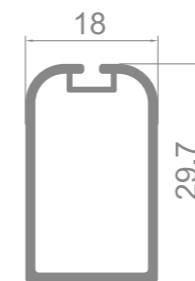

Material : Aluminum

Finish : Matt black, Matt gold, Matt iron grey

Standard length: 3000mm