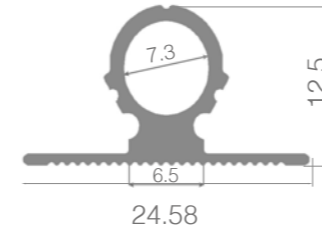

Standard length: 3000mm

Model: XH-FL NEW

Material : Aluminum

Finish : Matt black, Matt silver, Brushed gold

Standard length : 60, 80, 100, 120, 150, 180, 200, 250, 300 mm

High	6cm	8cm	10cm	12cm	15cm	20cm	25cm	30cm
Adjustable height	1cm	1cm	1cm	1cm	1cm	1cm	1cm	1cm
Recommended adjustable height range	6~6.8	8~8.8	10~10.8	12~12.8	15~15.8	20~20.8	25~25.8	30~30.8
Weight	116g	128g	140g	152g	170g	194g	224g	254g

Milling cutter Hexagonal wrench Cover Screw propeller

INSTALLATION STEPS

1. Slot the door panel with a depth of 12MM

2. Then plug the straight slot

3. Decide the direction of rotation according to the bending of the door panel, and adjust with a hex wrench

Model: WF-01

Material : Aluminum

Finish : Brush Bronze

Standard length: 1800, 2100, 2440, 2800mm

Model: WF-01H

Material : Aluminum

Finish : Brush Bronze

Standard length: 1800, 2100, 2440, 2800mm