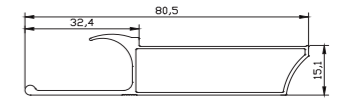

Material: Aluminum
Finish: Black / polished gold / matt silver / polished metal grey

Model: KDJG-L **NEW**