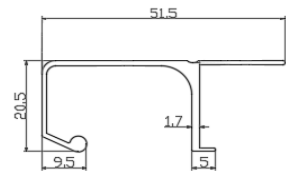

Model:PSF-1076

Material: Aluminum
Finish: Matt silver、Matt Black、
Matt iron gray、Brushed bronze