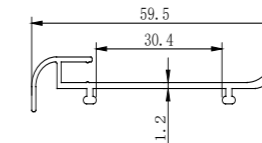

6.5CM

4CM

8CM

5CM

Model:LAS-03

Material: Aluminum
Finish: Power coating black / white / grey

Material: Aluminum
Finish: Power coating black / white / grey

Accessories:

Model:LAS-02

Material: Aluminum
Finish: Power coating black / white / grey

Material: Aluminum
Finish: Power coating black / white / grey

Accessories:

8CM

6CM

Model:LAS-04

Material: Aluminum
Finish: Power coating black/grey/Anodized champagne /Rose gold

Accessories: