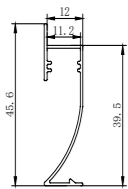

Model:LAS-02

Material: Aluminum
Finish: Power coating black / white / grey