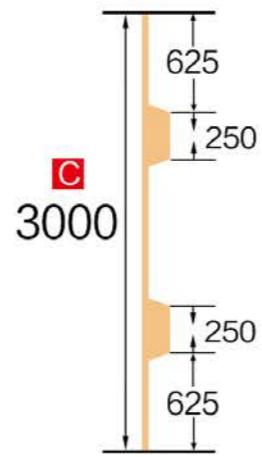

Model: GOLA-L-A **NEW**

Material : Aluminum
Finish : Matt black, Matt silver, Brushed bronze
Standard length: 3000mm

VERTICAL
ALUMINUM
HANDLE
PROFILE

|| GOLA-L-V & GOLA-L-V2

■ GOLA-L-V & GOLA-L-V2

■ Model: GOLA-V2 **NEW**

Material : Aluminum
Finish : Matt Black, Matt Silver, Brushed bronze
Standard length: 3000mm

■ Model: GOLA-V **NEW**

Material : Aluminum
Finish : Matt Black, Matt Silver, Brushed bronze
Standard length: 3000mm

Material : Aluminum

Finish : Matt Silver, Brushed bronze

Standard length: 500, 800, 1200, 2500, 2900mm

KCD-38 series handle position and length drawing

ACCESSORIES

Model: KCD-47 **NEW**

Material : Aluminum

Finish : Matt Silver, Brushed bronze

Standard length: 500, 800, 1200, 2500, 2900mm

KCD-47 series handle position and length drawing

Bevel 50mm

Model: KCD-22 **NEW**

Material : Aluminum

Finish : Matt Silver, Brushed bronze

Standard length: 3000mm