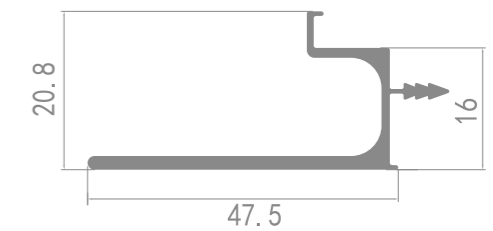

■ Model: KC-A1

Material : Aluminum

Finish : Glod, Matt Black, Matt Silver, Matt iron grey, etc

Standard length: 3000mm