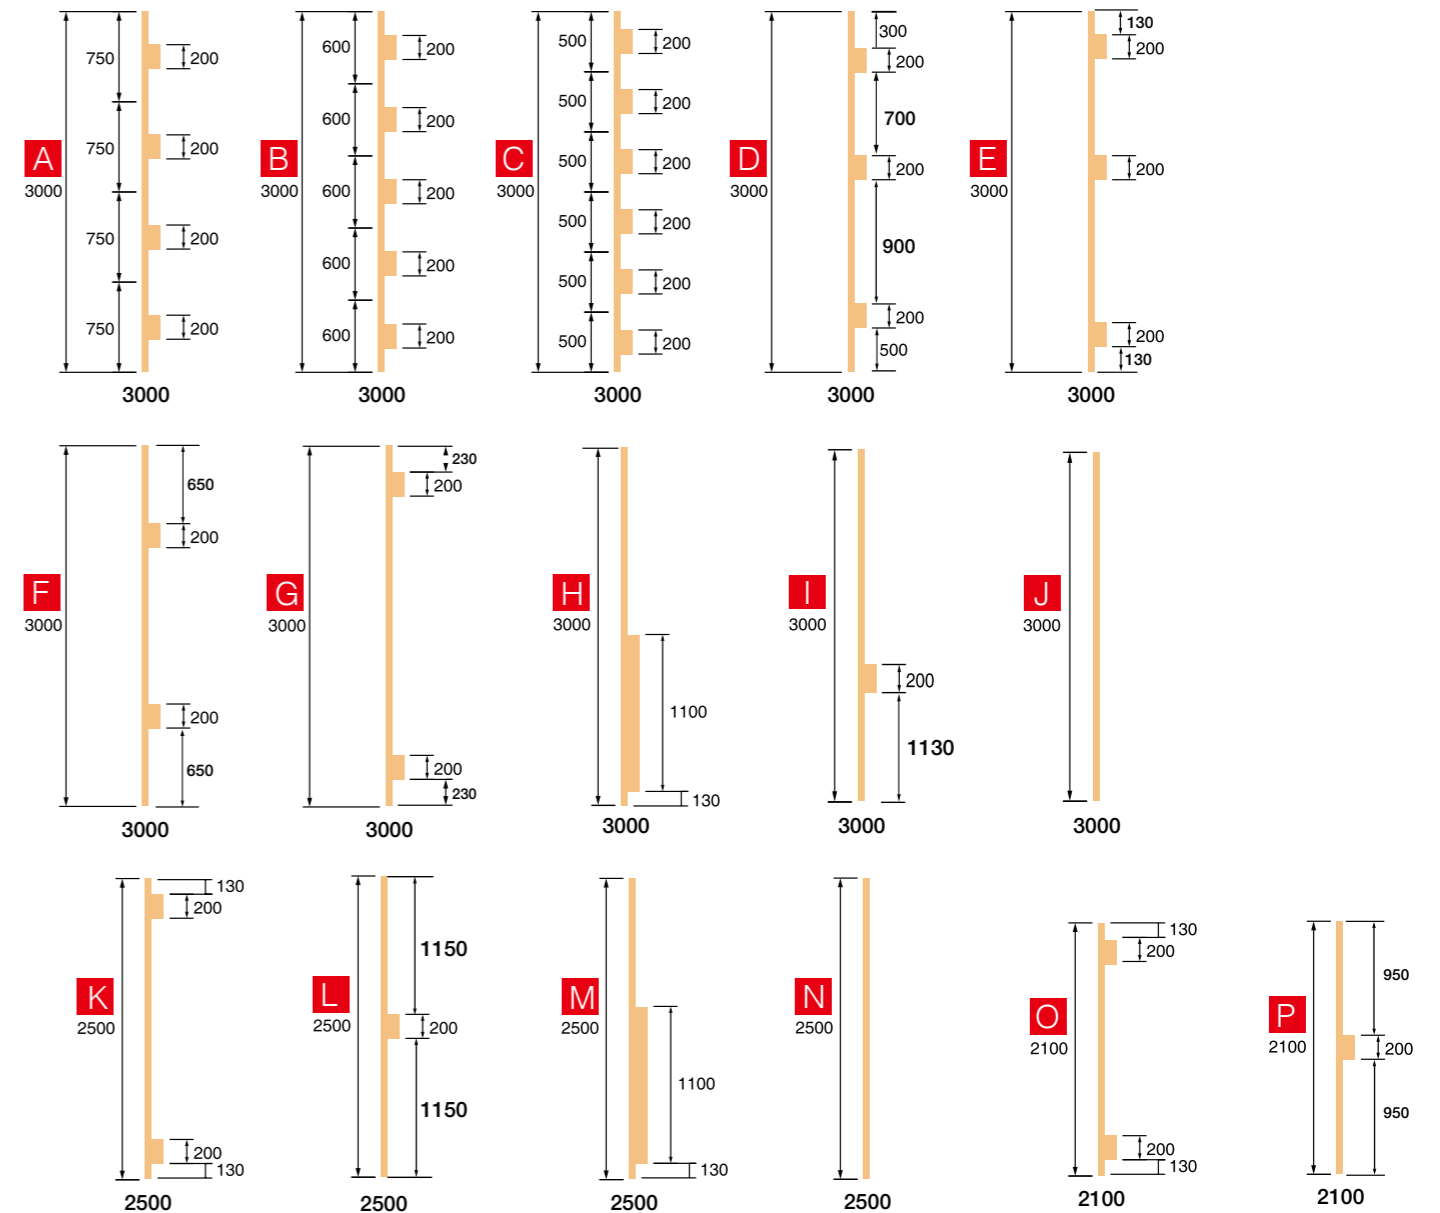

KCD-38 series handle position and length drawing