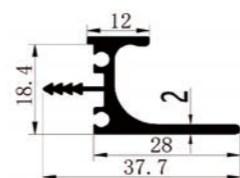

L Aluminum Handle Profile NEW

XIHUI ALUMINUM

Material: Aluminum
Finish: Matt black / luxury gold / light grey / brushed bronze

Material: Aluminum
Finish: Matt black / luxury gold / light grey / brushed bronze

Material: Aluminum
Finish: Matt black / luxury gold / light grey / brushed bronze

Material: Aluminum
Finish: Matt black / luxury gold / light grey / brushed bronze