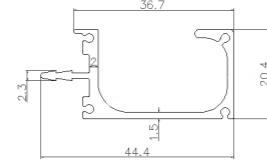

Model:GT-3812

Material: Aluminum
Finish: Matt silver、Matt Black、
Matt iron gray、Brushed bronze