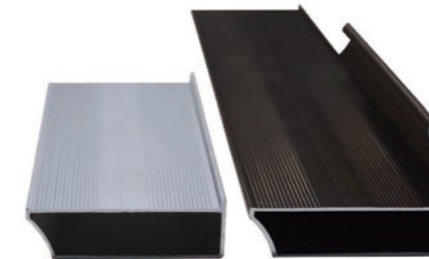

Material: Aluminum
Finish: Black / polished gold / matt silver / polished metal grey