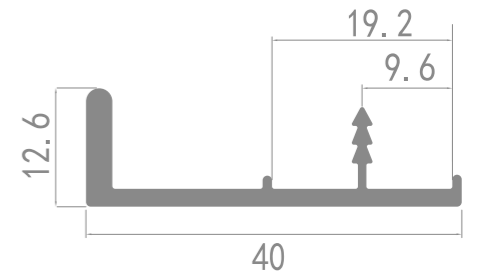

Model: KC-F

Material : Aluminum

Finish : Bright Silver, Glod, Matt Black, Matt Silver, Brushed bronze, etc

Standard length: 3000mm