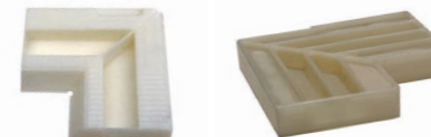

Accessories: Corner connector