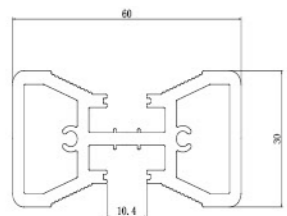

left and right
shelves for glass

Back shelf for glass

Front shelf for glass

Accessories

Model: LZ-01

Material: Aluminum
Finish: Matte black
Standard length: 3000mm

ACCESSORIES

Robber-WHR