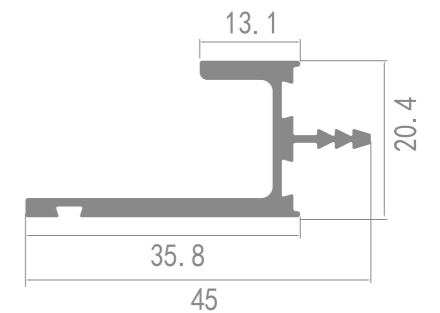

■ KC-H

■ Model: KC-H

Material : Aluminum

Finish : Glod, Matt Black, Matt Silver, etc

Standard length: 3000mm

2022 The most popular minimalist furniture style

■ KC-A1&A2

■ KC-A1&A2

Standard length: 3000mm

Model: XH-FL NEW

Material : Aluminum

Finish : Matt black, Matt silver, Brushed gold

Standard length : 60, 80, 100, 120, 150, 180, 200, 250, 300 mm

High	6cm	8cm	10cm	12cm	15cm	20cm	25cm	30cm
Adjustable height	1cm	1cm	1cm	1cm	1cm	1cm	1cm	1cm
Recommended adjustable height range	6~6.8	8~8.8	10~10.8	12~12.8	15~15.8	20~20.8	25~25.8	30~30.8
Weight	116g	128g	140g	152g	170g	194g	224g	254g