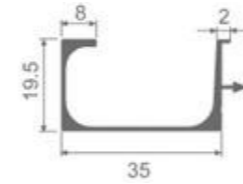

Model:XHHA-15206

Material: Aluminum
Finish: Matt silver、Matt Black、
Matt iron gray、Brushed bronze