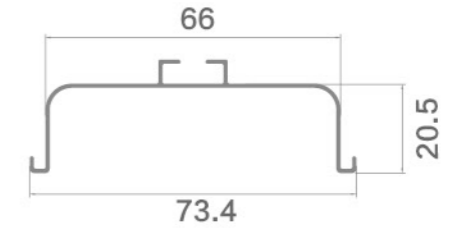

Model: GOLA-C