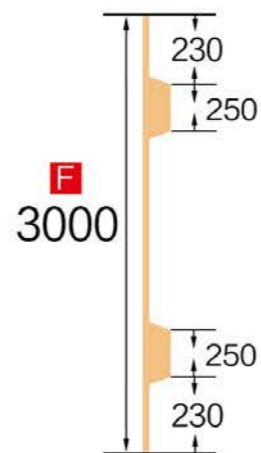

Model: GOLA-L-A **NEW**

Material : Aluminum
Finish : Matt black, Matt silver, Brushed bronze
Standard length: 3000mm

VERTICAL
ALUMINUM
HANDLE
PROFILE

|| GOLA-L-V & GOLA-L-V2

■ GOLA-L-V & GOLA-L-V2

■ Model: GOLA-V2 **NEW**

Material : Aluminum
Finish : Matt Black, Matt Silver, Brushed bronze
Standard length: 3000mm

■ Model: GOLA-V **NEW**

Material : Aluminum
Finish : Matt Black, Matt Silver, Brushed bronze
Standard length: 3000mm

Material : Aluminum

Finish : Matt Silver, Brushed bronze

Standard length: 500, 800, 1200, 2500, 2900mm

KCD-38 series handle position and length drawing

ACCESSORIES

Model: KCD-47 **NEW**

Material : Aluminum

Finish : Matt Silver, Brushed bronze

Standard length: 500, 800, 1200, 2500, 2900mm

KCD-47 series handle position and length drawing

Bevel 50mm

Model: KCD-22 **NEW**

Material : Aluminum

Finish : Matt Silver, Brushed bronze

Standard length: 3000mm