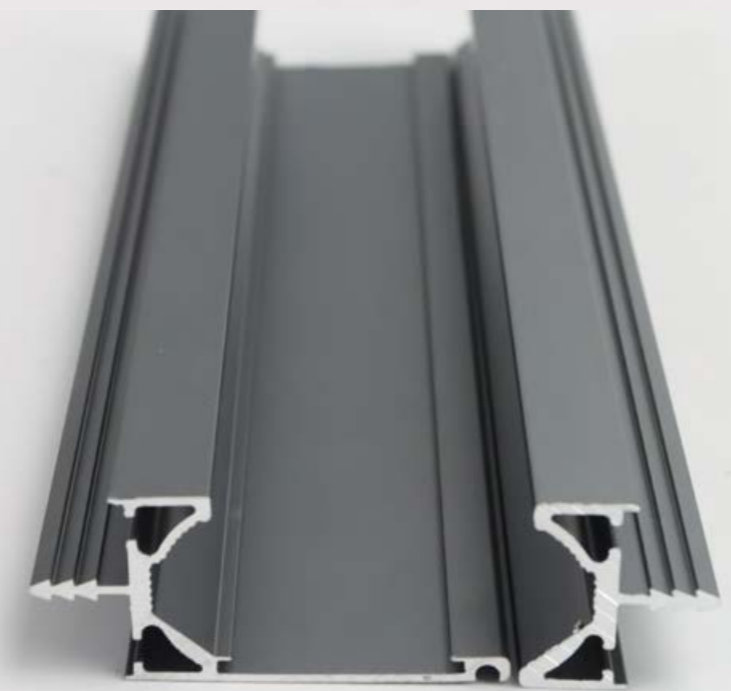

screw

Model: XH-AHR **NEW**

Material : Aluminum

Finish : Matt black, Matt gold, Grey

Standard length : 112, 145, 175 mm

Length	112mm	145mm	175mm
Width	30mm	30mm	30mm
Distance	96mm	128mm	160mm
Channel size	29x109mm	29x141mm	29x169mm