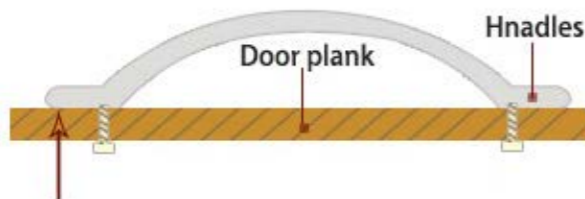

Accessories:

T SHAPE DESIGN
AESTHETIC AND
PRACTICAL

T-01

■ T-01

■ T-01

STEP ONE: Measure the hole spacing of the handle.

STEP TWO: Drill out the screw mounting hole with the drill.

STEP TWO: Install the screws from the back of the plate to secure the handle.