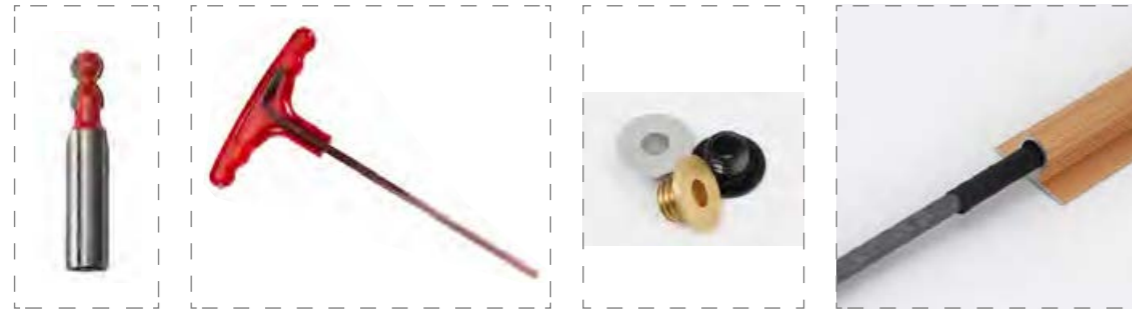

Milling cutter Hexagonal wrench Cover Screw propeller

INSTALLATION STEPS

1. Slot the door panel with a depth of 12MM

2. Then plug the straight slot

3. Decide the direction of rotation according to the bending of the door panel, and adjust with a hex wrench