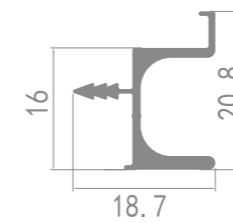

■ Model: KC-A2

Material : Aluminum

Finish : Glod, Matt Black, Matt Silver, Matt iron grey, etc

Standard length: 3000mm