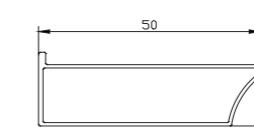

Model: KDJG-B **NEW**