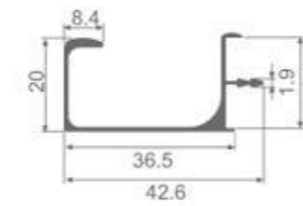

Model:XHHA-030

Material: Aluminum
Finish: Matt silver、Matt Black、
Matt iron gray、Brushed bronze