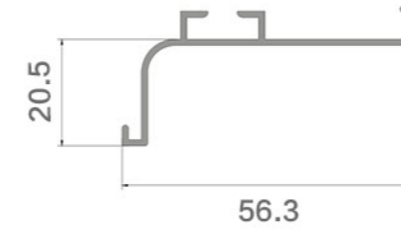

Simple collocation
Clear aesthetic feeling

GOOD QUALITY COMES FROM EACH DETAIL

Model: GOLA-J

Material : Aluminum
Finish : Glod, Matt Black, Matt Silver, Shiny iron grey, Matt iron grey, etc
Standard length: 3000mm