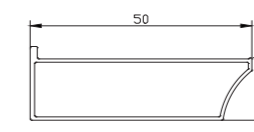

Model: KDJG-B **NEW**