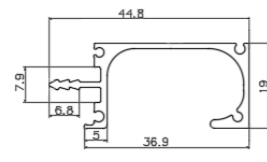

Model:PSF-L054

Material: Aluminum
Finish: Matt silver、Matt Black、
Matt iron gray、Brushed bronze