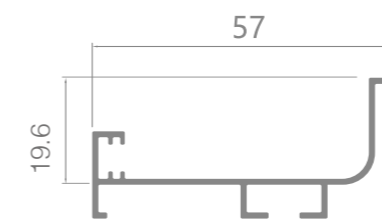

Model: GOLA-L-J **NEW**

Material : Aluminum
Finish : Matt black, Matt silver, Brushed bronze
Standard length: 3000mm