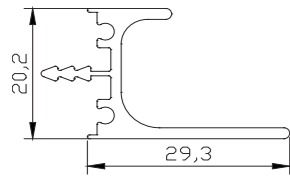

Model: XHL-01