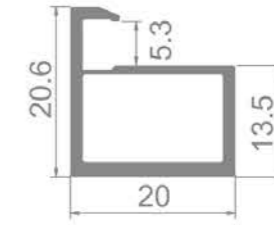

Standard length: 500, 800, 1200, 2500, 2900mm

KCD-47 series handle position and length drawing

Bevel 50mm

Model: KCD-22 **NEW**

Material : Aluminum

Finish : Matt Silver, Brushed bronze

Standard length: 3000mm

Standard length: 3000mm

Model: XH-FL NEW

Material : Aluminum

Finish : Matt black, Matt silver, Brushed gold

Standard length : 60, 80, 100, 120, 150, 180, 200, 250, 300 mm

High	6cm	8cm	10cm	12cm	15cm	20cm	25cm	30cm
Adjustable height	1cm	1cm	1cm	1cm	1cm	1cm	1cm	1cm
Recommended adjustable height range	6~6.8	8~8.8	10~10.8	12~12.8	15~15.8	20~20.8	25~25.8	30~30.8
Weight	116g	128g	140g	152g	170g	194g	224g	254g