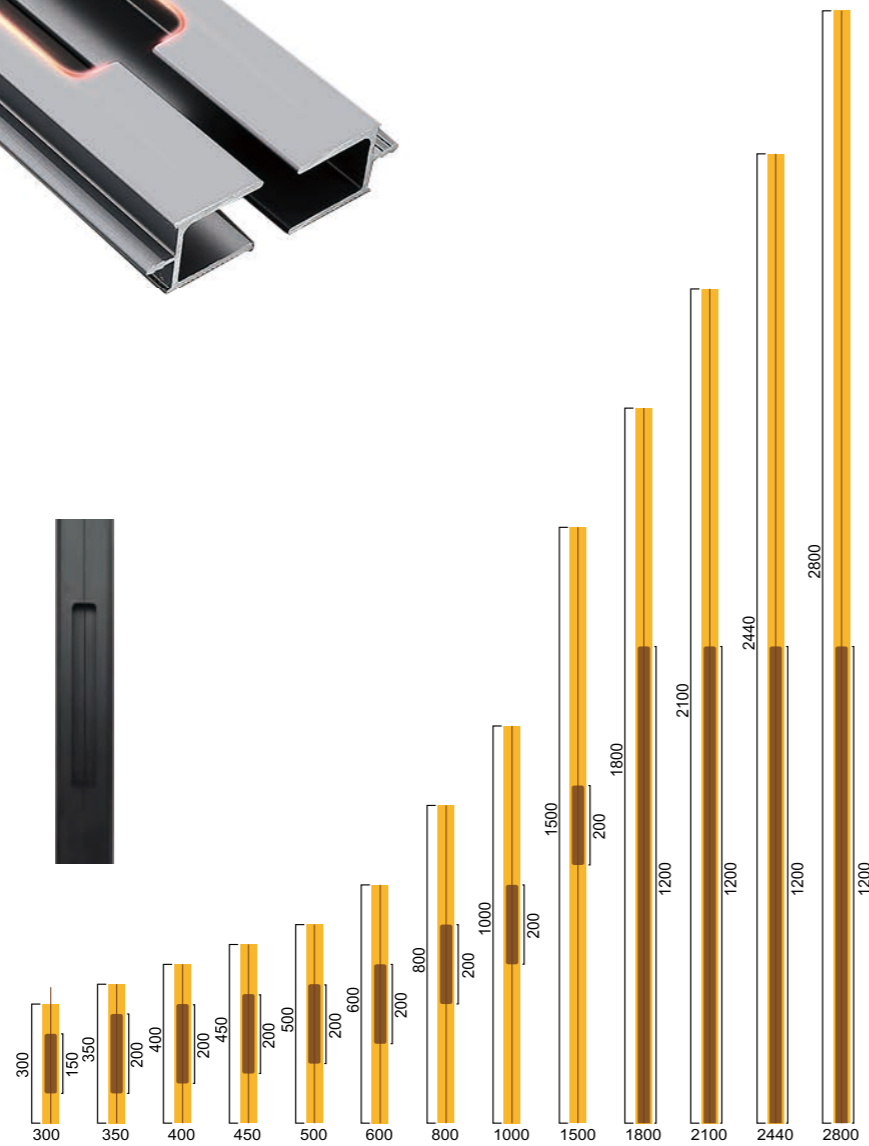

Standard length :

300、350、400、450、500、600、800、1000、1500、1800、2100、2440、2800mm