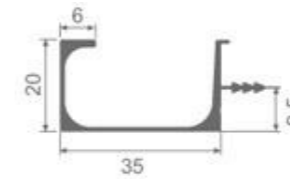

Model:XHHA-15028

Material: Aluminum
Finish: Matt silver、Matt Black、
Matt iron gray、Brushed bronze