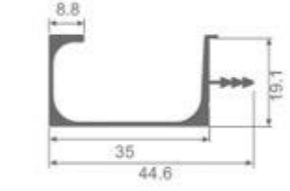

Model:XHHA-025

Material: Aluminum
Finish: Matt silver、Matt Black、
Matt iron gray、Brushed bronze