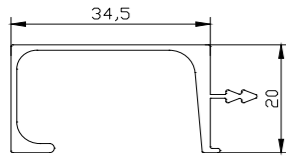

Model:KCD-G

Material: Aluminum
Finish: Matt silver、Matt Black、
Matt iron gray、Brushed bronze