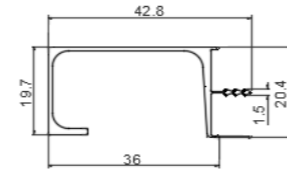

Model:PSF-L055

Material: Aluminum
Finish: Matt silver、Matt Black、
Matt iron gray、Brushed bronze