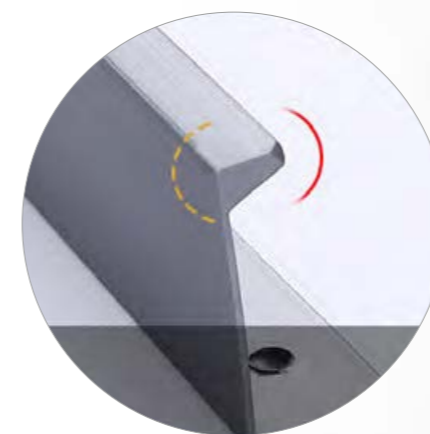

Accessories:

T SHAPE DESIGN
AESTHETIC AND
PRACTICAL

T-01

■ T-01

■ T-01

STEP ONE: Measure the hole spacing of the handle.

STEP TWO: Drill out the screw mounting hole with the drill.

STEP TWO: Install the screws from the back of the plate to secure the handle.

■ KCH-I

Screw easy to install,
Screw bite strong,
Not easy to fall off.

Model: KCH-I NEW

Material : Aluminum
Finish : Matt black- Brushed Gold
Standard length : 150, 300, 600,
800, 1000, 1200mm

■ KC-F1

RIGHT ANGLE DARK
HANDLEEASY TO
INSTALL, NOT EASY
TO FADE