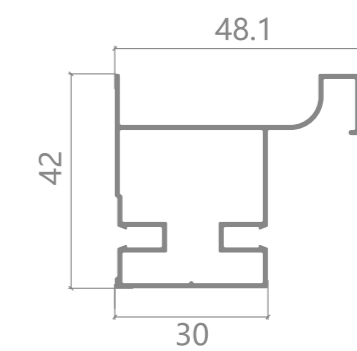

■ Model: GOLA-V **NEW**

Material : Aluminum
Finish : Matt Black, Matt Silver, Brushed bronze
Standard length: 3000mm