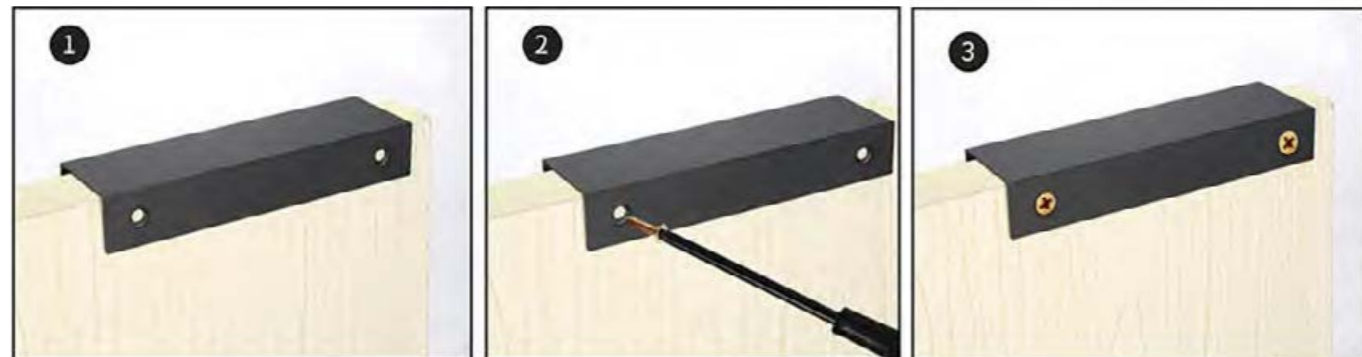

Model: GOLA-L-A **NEW**

Material : Aluminum
Finish : Matt black, Matt silver, Brushed bronze
Standard length: 3000mm

VERTICAL
ALUMINUM
HANDLE
PROFILE

|| GOLA-L-V & GOLA-L-V2

■ GOLA-L-V & GOLA-L-V2

■ Model: GOLA-V2 **NEW**

■ KC-F1

■ KCH-F

■ KCH-F

Screw easy to install,
Screw bite strong,
Not easy to fall off.

Model: KC-F1 **NEW**

Material : Aluminum

Finish : Matt black, Matt Glod, Brushed bronze, Matt iron grey, Shiny silver

Standard length : 300, 350, 400, 450, 500, 600, 800, 1000, 2400, 2800mm