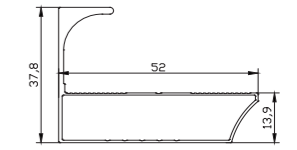

Material: Aluminum
Finish: Black / polished gold / matt silver / polished metal grey

Model: KDJG-B3 **NEW**