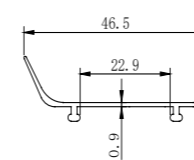

Material: Aluminum

Finish: Anodized rose gold / champagn / matt sliver / luxury gold / Power coating black / white / Matel grey / light grey / dark grey