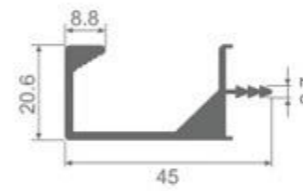

Model:XHHA-66

Material: Aluminum
Finish: Matt silver、Matt Black、
Matt iron gray、Brushed bronze