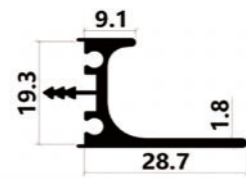

Material: Aluminum
Finish: Matt black / luxury gold / light grey / brushed bronze

Model: XHTZ-1080B-1

Material: Aluminum
Finish: Matt black / luxury gold / light grey / brushed bronze