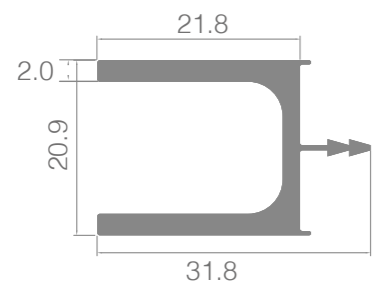

Standard length :

300、350、400、450、500、600、800、1000、1500、1800、2100、2440、2800mm