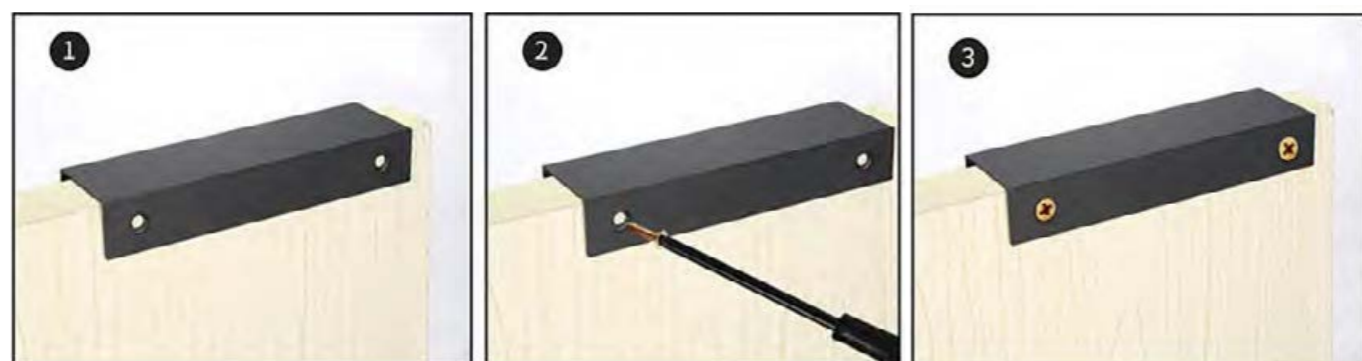

Model: KCH-I NEW

Material : Aluminum
Finish : Matt black- Brushed Gold
Standard length : 150, 300, 600,
800, 1000, 1200mm