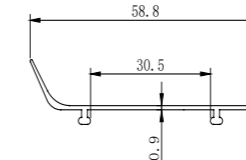

Material: Aluminum

Finish: Anodized rose gold / champagn / matt sliver / luxury gold / Power coating black / white / Matel grey / light grey / dark grey