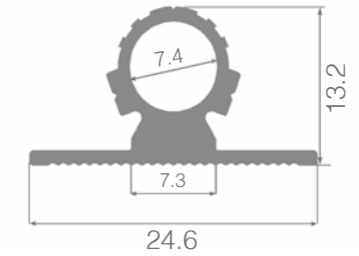

Model: WF-01

Material : Aluminum

Finish : Brush Bronze

Standard length: 1800, 2100, 2440, 2800mm

Model: WF-01H

Material : Aluminum

Finish : Brush Bronze

Standard length: 1800, 2100, 2440, 2800mm