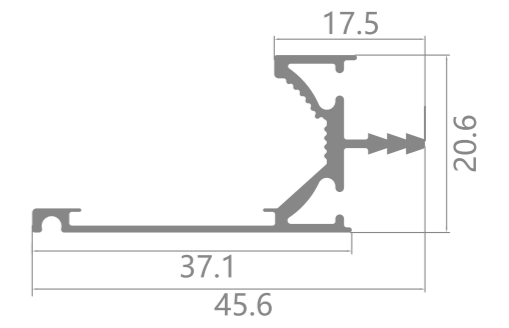

Model: KCH-L1 **NEW**

Material : Aluminum
Finish : Matt black, Matt Glod, Brushed bronze, Matt iron grey
Standard length : 3000mm