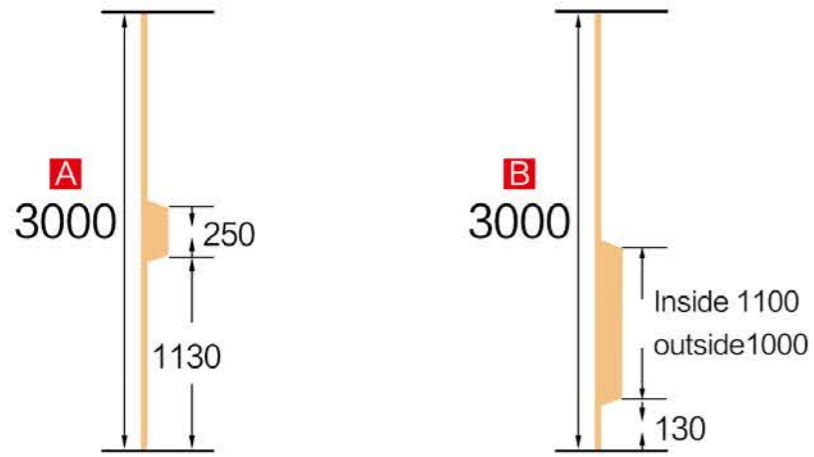

Model: GOLA-L-A **NEW**

Material : Aluminum
Finish : Matt black, Matt silver, Brushed bronze
Standard length: 3000mm

VERTICAL
ALUMINUM
HANDLE
PROFILE

|| GOLA-L-V & GOLA-L-V2

■ GOLA-L-V & GOLA-L-V2

■ Model: GOLA-V2 **NEW**

Material : Aluminum
Finish : Matt Black, Matt Silver, Brushed bronze
Standard length: 3000mm

■ Model: GOLA-V **NEW**

Material : Aluminum
Finish : Matt Black, Matt Silver, Brushed bronze
Standard length: 3000mm

Material : Aluminum

Finish : Matt Silver, Brushed bronze

Standard length: 500, 800, 1200, 2500, 2900mm

KCD-38 series handle position and length drawing

ACCESSORIES

Model: KCD-47 **NEW**

Material : Aluminum

Finish : Matt Silver, Brushed bronze

Standard length: 500, 800, 1200, 2500, 2900mm

KCD-47 series handle position and length drawing

Bevel 50mm

Model: KCD-22 **NEW**

Material : Aluminum

Finish : Matt Silver, Brushed bronze

Standard length: 3000mm