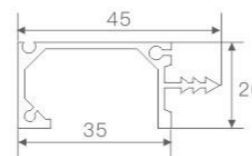

Model:XHTPY-L054

Material: Aluminum
Finish: Matt silver、Matt Black、
Matt iron gray、Brushed bronze