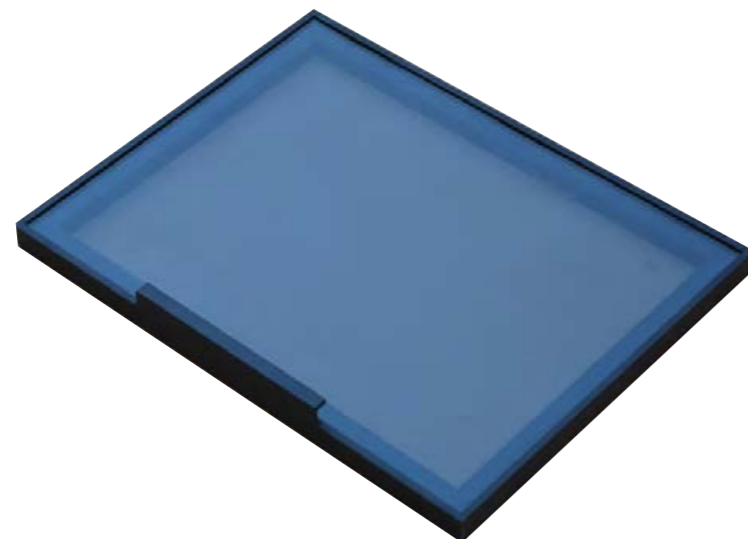

Material : Aluminum

Finish : Glod, Matt Black, Matt Silver, etc

Standard length: 300, 350, 400, 450, 500, 600, 800, 1000mm

Material : Aluminum

Finish : Glod, Matt Black, Matt Silver, etc

Standard length: 300, 350, 400, 450, 500, 600, 800, 1000mm