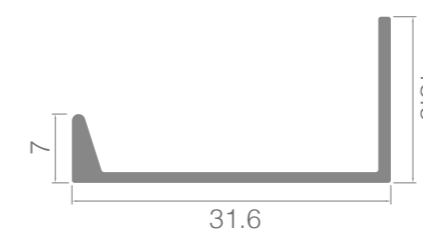

■ KCH-I

Screw easy to install,
Screw bite strong,
Not easy to fall off.

Model: KCH-I NEW

Material : Aluminum
Finish : Matt black- Brushed Gold
Standard length : 150, 300, 600,
800, 1000, 1200mm

■ KC-F1

RIGHT ANGLE DARK
HANDLEEASY TO
INSTALL, NOT EASY
TO FADE