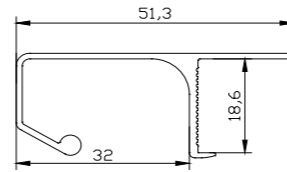

Model:KCD-KG

Material: Aluminum
Finish: Matt silver、Matt Black、
Matt iron gray、Brushed bronze