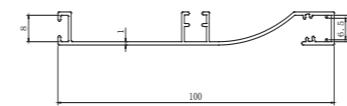

Model: LAS-01 **NEW**