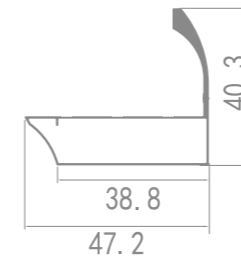

200mm

Fashion design,
exquisite workmanship

■ KD-02

Model: KD-01

Material : Aluminum

Finish : Glod, Matt Black, Matt Silver, etc

Standard length: 300, 350, 400, 450, 500, 600, 800, 1000mm

Model: KD-02