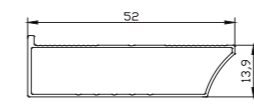

Model: KDJG-F **NEW**