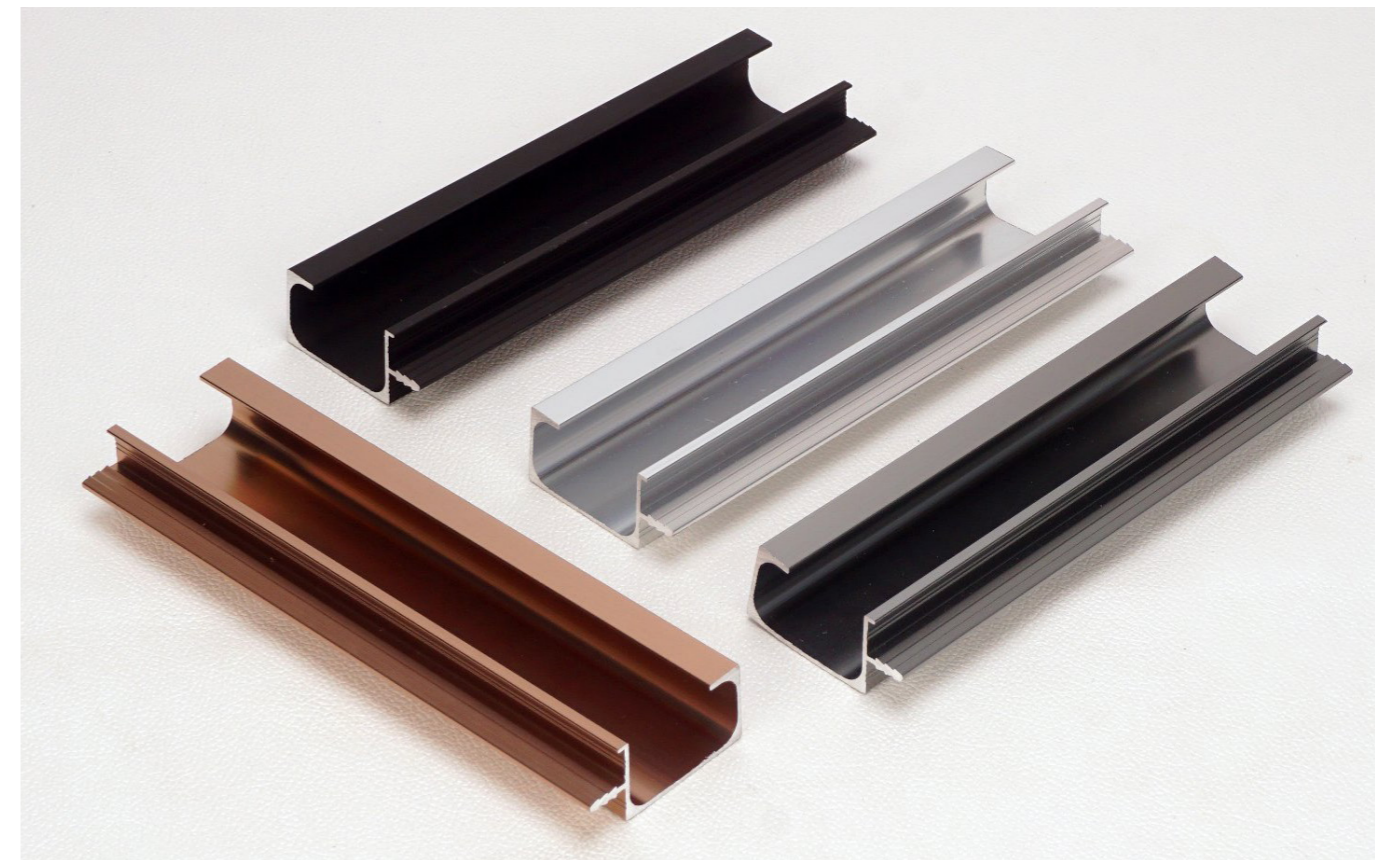

G Aluminum Handle Profile NEW

XIHUI ALUMINUM