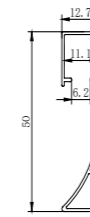

6.5CM

4CM

8CM

5CM

Model:LAS-03

Material: Aluminum
Finish: Power coating black / white / grey

Material: Aluminum
Finish: Power coating black / white / grey

Accessories:

Model:LAS-02

Material: Aluminum
Finish: Power coating black / white / grey

Material: Aluminum
Finish: Power coating black / white / grey

Accessories:

8CM

6CM

Model:LAS-04

Material: Aluminum
Finish: Power coating black/grey/Anodized champagne /Rose gold

Accessories: