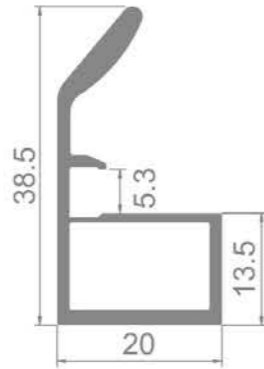

Model: GOLA-L-A **NEW**

Material : Aluminum
Finish : Matt black, Matt silver, Brushed bronze
Standard length: 3000mm

VERTICAL
ALUMINUM
HANDLE
PROFILE

|| GOLA-L-V & GOLA-L-V2

■ GOLA-L-V & GOLA-L-V2

■ Model: GOLA-V2 **NEW**

Material : Aluminum

Finish : Matt Silver, Brushed bronze

Standard length: 500, 800, 1200, 2500, 2900mm

KCD-38 series handle position and length drawing

ACCESSORIES

Model: KCD-47 **NEW**

Material : Aluminum

Finish : Matt Silver, Brushed bronze

Standard length: 500, 800, 1200, 2500, 2900mm

KCD-47 series handle position and length drawing

Bevel 50mm

Model: KCD-22 **NEW**

Material : Aluminum

Finish : Matt Silver, Brushed bronze

Standard length: 3000mm

Standard length: 3000mm

Model: XH-FL NEW

Material : Aluminum

Finish : Matt black, Matt silver, Brushed gold

Standard length : 60, 80, 100, 120, 150, 180, 200, 250, 300 mm

High	6cm	8cm	10cm	12cm	15cm	20cm	25cm	30cm
Adjustable height	1cm	1cm	1cm	1cm	1cm	1cm	1cm	1cm
Recommended adjustable height range	6~6.8	8~8.8	10~10.8	12~12.8	15~15.8	20~20.8	25~25.8	30~30.8
Weight	116g	128g	140g	152g	170g	194g	224g	254g