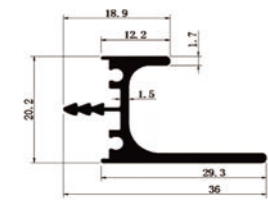

Material: Aluminum
Finish: Matt black / luxury gold / light grey / brushed bronze

Model: XHHA-01

Material: Aluminum
Finish: Matt black / luxury gold / light grey / brushed bronze