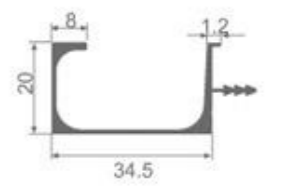

Model:XHHA-025D

Material: Aluminum
Finish: Matt silver、Matt Black、
Matt iron gray、Brushed bronze