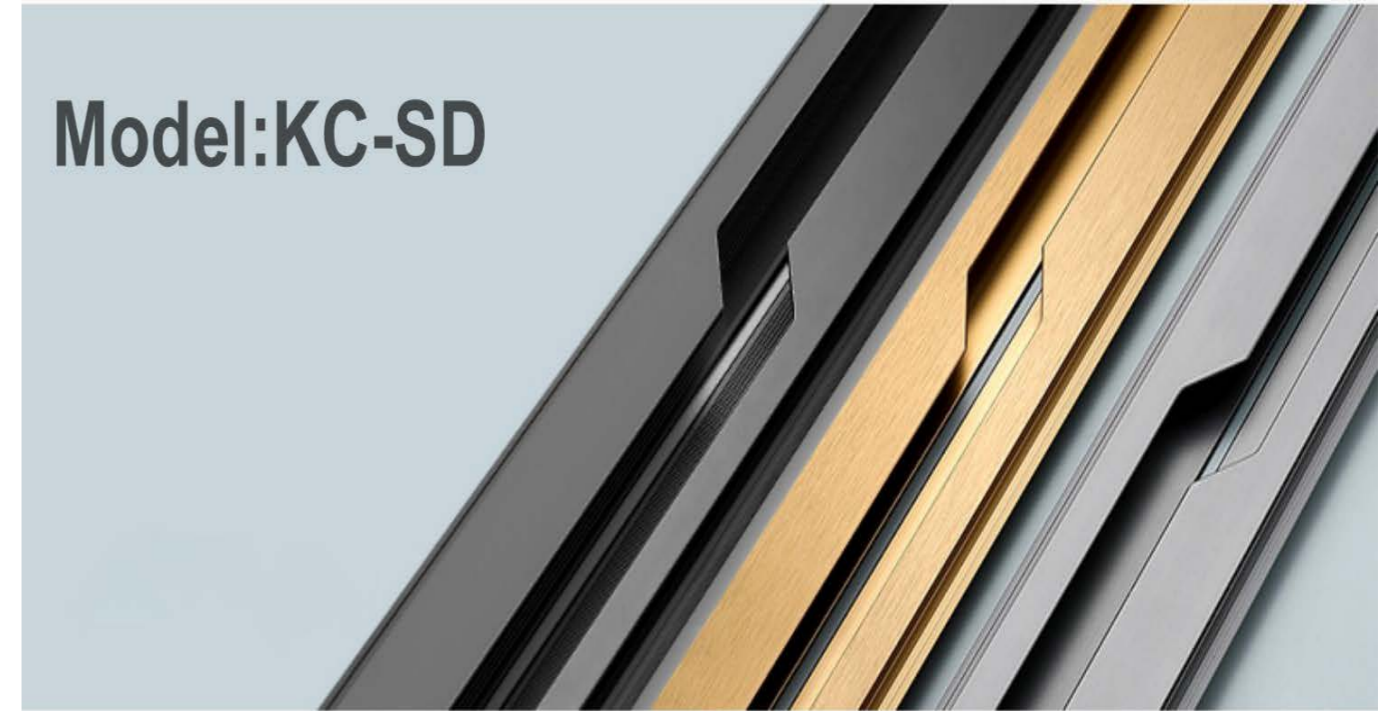

Model: KC-SD

Material : Aluminum

Finish : Matt black, Brushed bronze

Standard length :

400、 600、 1000、 1500、 2200、 2500、 2800mm