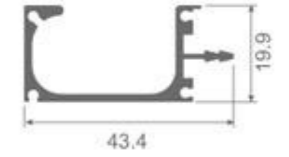

Model:XHHA-15030

Material: Aluminum
Finish: Matt silver、Matt Black、
Matt iron gray、Brushed bronze