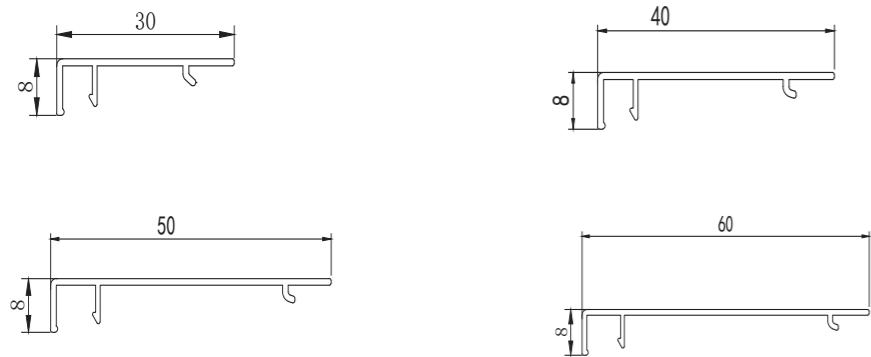

Accessories:

Inside corner

Outside corner

Middle Connection

Left plug

Right plug

Bottom buckle 1

Suitable for baseboards with a height of 4cm
Material: Aluminum

Bottom buckle 2

Suitable for baseboards with a height of 6-8cm
Material: Aluminum

Model:AS-02 **NEW**

Material: Aluminum
Finish: Power coating / Anodized gold

Bottom buckle

Material: Aluminum
Standard length: 2500mm