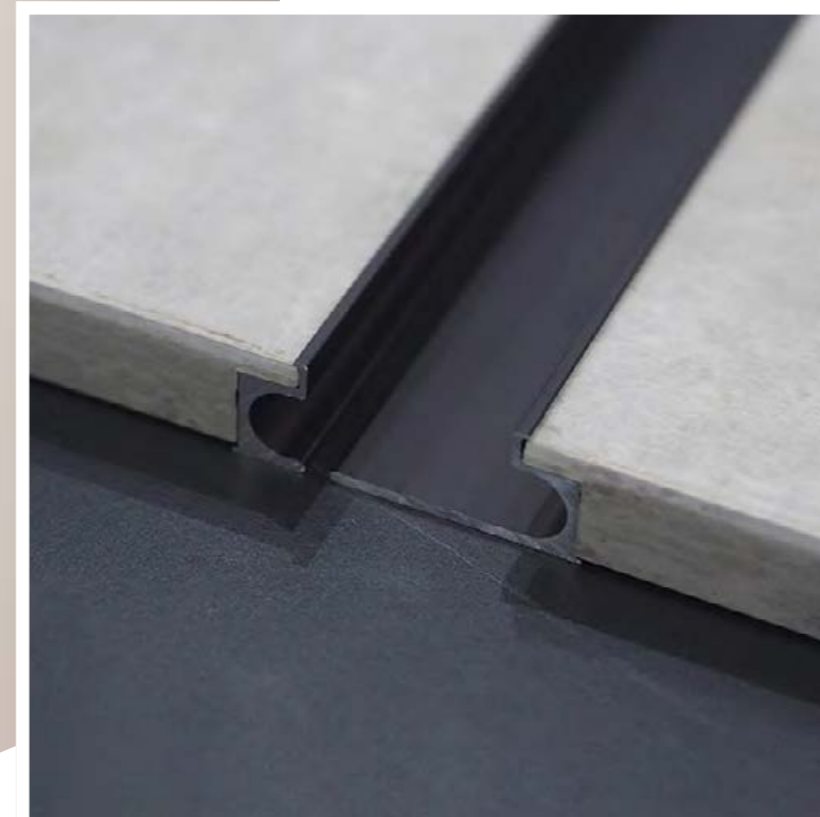

■ KC-H

■ Model: KC-H

Material : Aluminum

Finish : Glod, Matt Black, Matt Silver, etc

Standard length: 3000mm

2022 The most popular minimalist furniture style

■ KC-A1&A2

■ KC-A1&A2