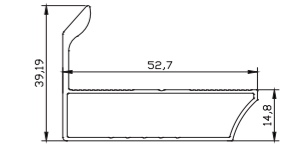

Material: Aluminum
Finish: Black / polished gold / matt silver / polished metal grey

Model: KDJG-MZ **NEW**