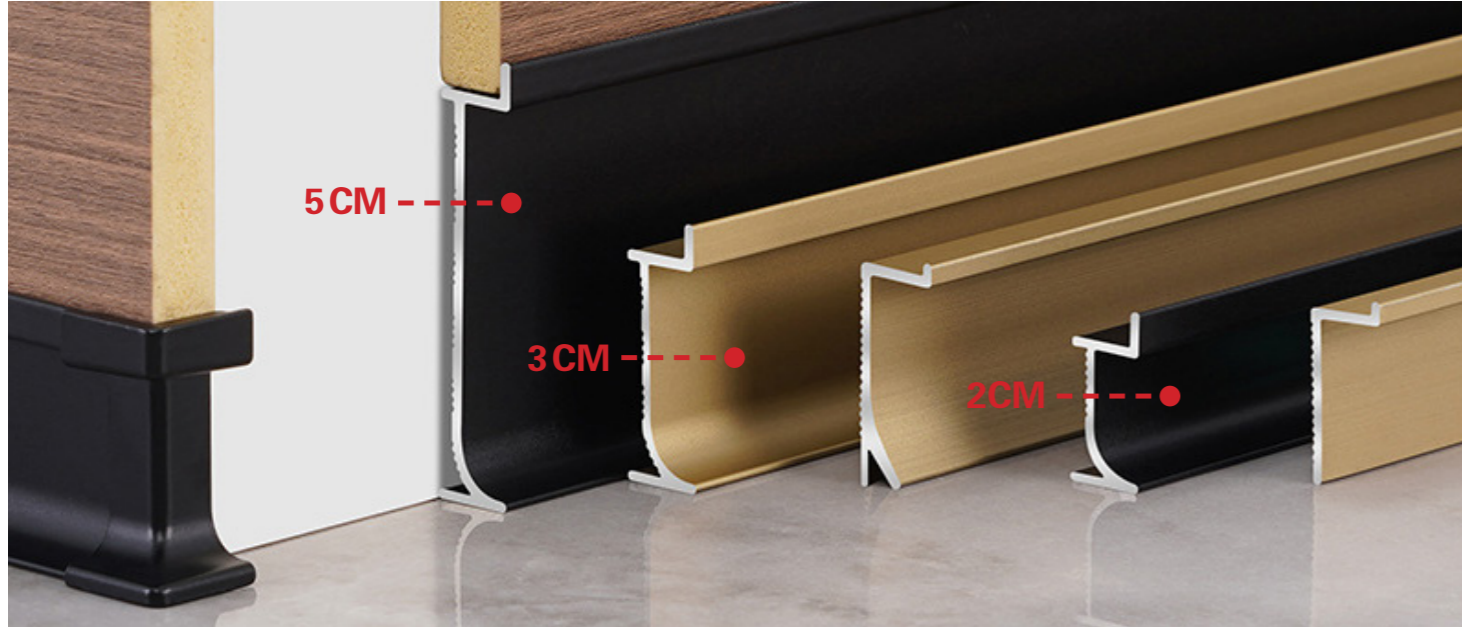

Model:AS-04

Material: Aluminum
Finish: Power coating / Anodized gold

Accessories: