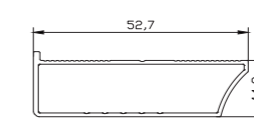

Model: KDJG-B2 **NEW**