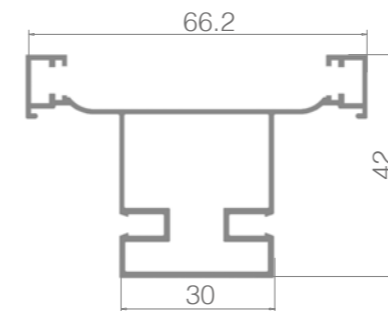

Material : Aluminum
Finish : Brushed Black, Brushed bronze
Standard length: 3000mm

Model: GOLA-L-V **NEW**