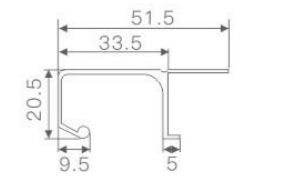

Model:XHTPY-L1076

Material: Aluminum
Finish: Matt silver、Matt Black、
Matt iron gray、Brushed bronze