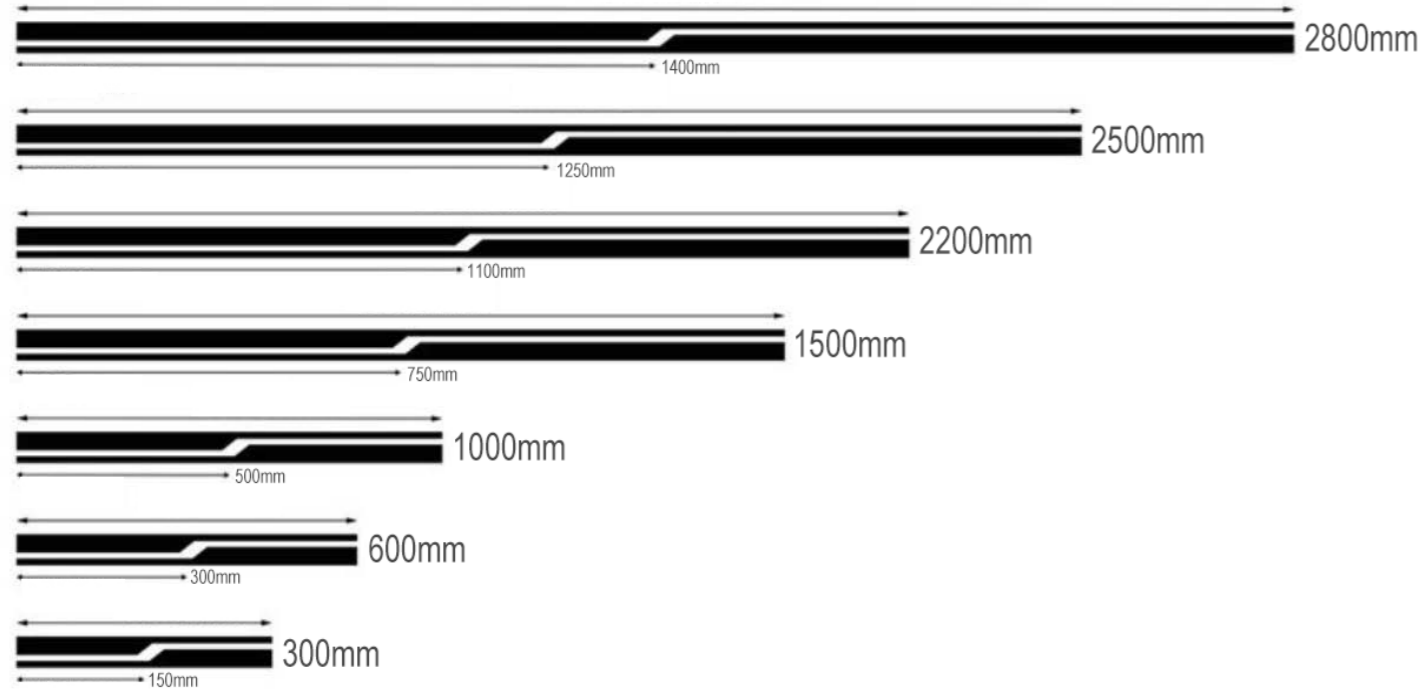

Model: KC-SD

Material : Aluminum

Finish : Matt black, Brushed bronze

Standard length :

400、 600、 1000、 1500、 2200、 2500、 2800mm