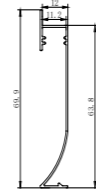

6.5CM

4CM

8CM

5CM

Model:LAS-03

Material: Aluminum
Finish: Power coating black / white / grey

Material: Aluminum
Finish: Power coating black / white / grey

Accessories:

Model:LAS-02

Material: Aluminum
Finish: Power coating black / white / grey

Material: Aluminum
Finish: Power coating black / white / grey

Accessories:

8CM

6CM

Model:LAS-04

Material: Aluminum
Finish: Power coating black/grey/Anodized champagne /Rose gold

Accessories: