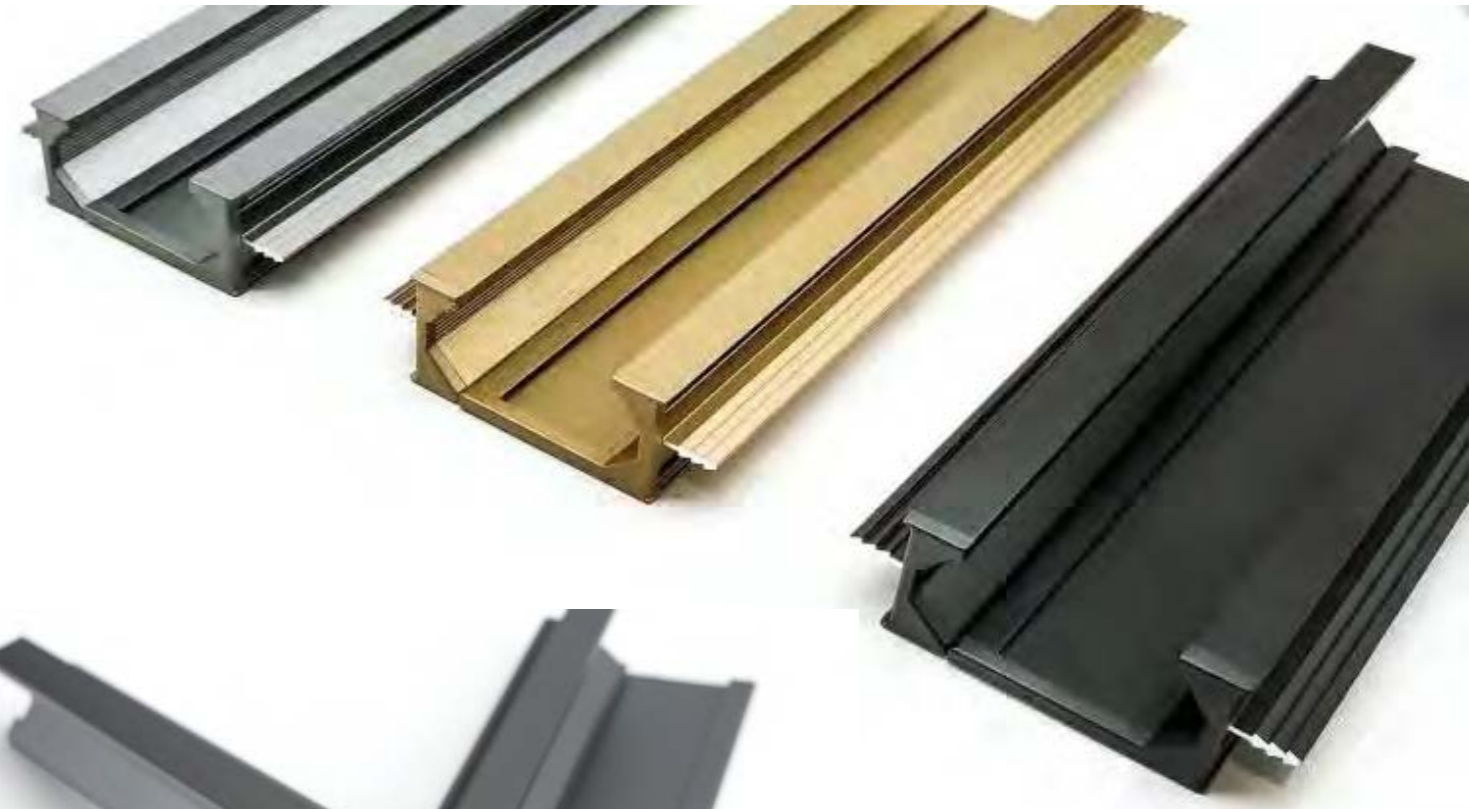

screw

Model: XH-AHR **NEW**

Material : Aluminum

Finish : Matt black, Matt gold, Grey

Standard length : 112, 145, 175 mm

Length	112mm	145mm	175mm
Width	30mm	30mm	30mm
Distance	96mm	128mm	160mm
Channel size	29x109mm	29x141mm	29x169mm