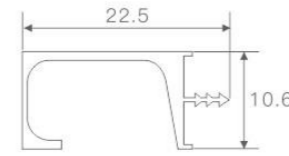

Model:XHTPY-L055

Material: Aluminum
Finish: Matt silver、Matt Black、
Matt iron gray、Brushed bronze