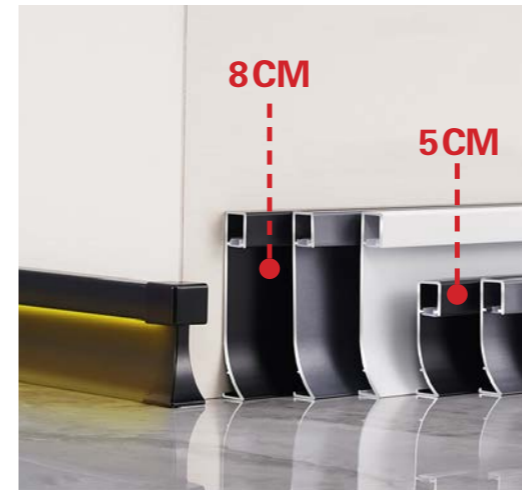

8CM

5CM

Model:LAS-03

Material: Aluminum
Finish: Power coating black / white / grey

Material: Aluminum
Finish: Power coating black / white / grey

Accessories:

Model:LAS-02

Material: Aluminum
Finish: Power coating black / white / grey

Material: Aluminum
Finish: Power coating black / white / grey

Accessories: