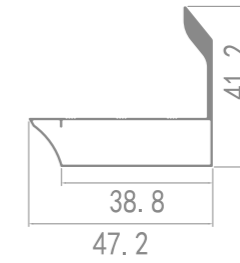

Standard length: 3000mm

Model: XH-FL NEW

Material : Aluminum

Finish : Matt black, Matt silver, Brushed gold

Standard length : 60, 80, 100, 120, 150, 180, 200, 250, 300 mm

High	6cm	8cm	10cm	12cm	15cm	20cm	25cm	30cm
Adjustable height	1cm	1cm	1cm	1cm	1cm	1cm	1cm	1cm
Recommended adjustable height range	6~6.8	8~8.8	10~10.8	12~12.8	15~15.8	20~20.8	25~25.8	30~30.8
Weight	116g	128g	140g	152g	170g	194g	224g	254g

screw

Model: XH-AHR **NEW**

Material : Aluminum

Finish : Matt black, Matt gold, Grey

Standard length : 112, 145, 175 mm

Length	112mm	145mm	175mm
Width	30mm	30mm	30mm
Distance	96mm	128mm	160mm
Channel size	29x109mm	29x141mm	29x169mm

200mm

Fashion design,
exquisite workmanship

■ KD-02

Model: KD-01

Material : Aluminum

Finish : Glod, Matt Black, Matt Silver, etc

Standard length: 300, 350, 400, 450, 500, 600, 800, 1000mm

Model: KD-02