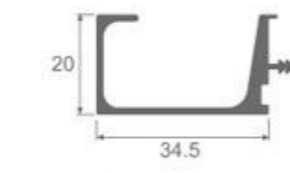

Model:XHHA-037

Material: Aluminum
Finish: Matt silver、Matt Black、
Matt iron gray、Brushed bronze